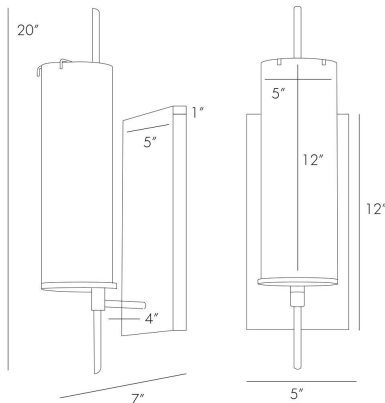

## STEFAN WALL SCONCE

49006  
Frosted, Glass

Derived from the popular Stefan floor torchiere (79661), this one-light wall sconce combines vintage silver with frosted glass and bronze to create a sophisticated and modern look. Consider pairs flanking a mirror in the hallway. Certified for damp locations and intended for interior use.

### DIMENSIONS

Overall	W: 5 in x D: 7 in x H: 20 in
Arm	D: 4 in
Backplate	W: 5 in x D: 1 in x H: 12 in
Shade Top	Dia: 4.0 in
Shade Side	H: 12 in
Shade Bottom	Dia: 4.0 in
Wall Sconce Hanging Orientation	Vertical Only
Center of Mount from Bottom	H: 8 in
Mount	W: 3.5 in x H: 9.5 in