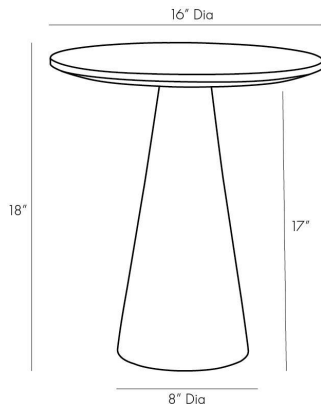

ARTERIOS

ICARIUS ACCENT TABLE

4903
Jungle, Marble

The Icarius establishes an exotic elegance in the space it occupies. Its jungle marble foundation features light to dark green hues that span its surface; each variation of color is matched with a rust-colored veining that delivers a fluidity throughout. Its unrivaled aesthetic makes this an ideal accent for modern settings. Marble may vary.

APPEARANCE

Materials	Marble, Marble
Finishes	Jungle, Natural Jungle
Finish Will Vary	Yes
Top Coat/Sealant	Yes

DIMENSIONS

Overall	Dia: 16.0 in x H: 18 in
Foot Print	Dia: 8.0 in

SHIPPING

Product Weight	52.9 lbs
Gross Weight 1	66.0 lbs
Shipping Box 1	W: 25.0 in x D: 23.25 in x H: 19.6 in