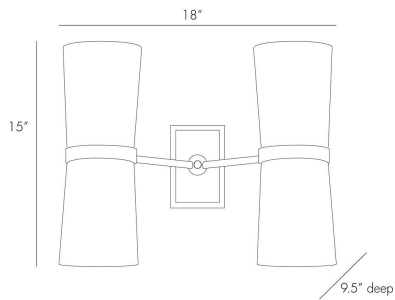

ARTERIO RS

INWOOD WALL SCNCE

49040
Antique Brass, Steel

Cousin of the popular Yasmin design, the Inwood sconce is highlighted by two off-white linen shades, emitting light atop and below the sconce. Finished in antique brass throughout. Certified for damp locations and intended for interior use.

APPEARANCE

Materials	Steel, Microfiber, Steel
Finishes	Antique Brass, Ivory, Antique Brass
Finish Will Vary	No
Top Coat/Sealant	Yes

DIMENSIONS

Overall	W: 18 in x D: 9.5 in x H: 15 in
Arm	W: 6 in x D: 9 in x H: 8 in
Backplate	W: 4 in x D: 1.5 in x H: 6 in
Shade Top	Dia: 5.5 in
Shade Side	H: 15 in
Shade Bottom	Dia: 5.5 in
Wall Sconce Hanging Orientation	Horizontal and Vertical
Center of Mount from Bottom	H: 8 in
Mount	W: 1.5 in x H: 1.5 in

SHIPPING

Product Weight	4.5 lbs
Gross Weight 1	7.0 lbs
Shipping Box 1	W: 12.0 in x D: 20.0 in x H: 13.0 in

ADDITIONAL INFO

Features	Assembly Required
----------	-------------------

CONTRACT

Contract Suitability	Contract Suitable As Is
----------------------	-------------------------