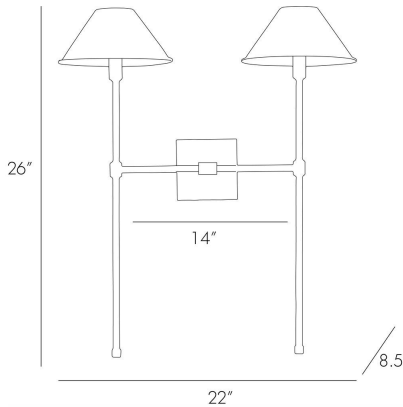

## HAVANA WALL SCNCE

49054  
Antique Brass, Steel

Minimal in visual weight, but heavy in design detail. The Havana sconce is an arresting blend of varying steel finishes. Bronze steel pipes give way to duelling antique brass shades, with antique brass details to match. Each shade features a matte white lining, creating additional light. Certified for damp locations and intended for interior use.

### DIMENSIONS

Overall	W: 22 in x D: 8.5 in x H: 26 in
Backplate	W: 4.5 in x D: 0.5 in x H: 4.5 in
Shade Top	Dia: 2.5 in
Shade Side	H: 4 in
Shade Bottom	Dia: 8.5 in
Wall Sconce Hanging Orientation	Horizontal and Vertical
Center of Mount from Bottom	H: 14 in

### SHIPPING

Product Weight	4.0 lbs
Gross Weight 1	6.5 lbs
Shipping Box 1	W: 17.0 in x D: 23.0 in x H: 9.0 in