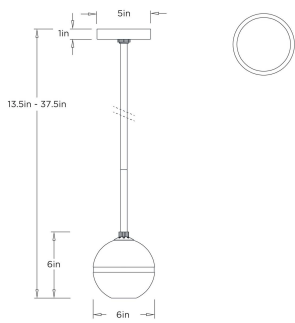

ARTERIOS

NOBLE PENDANT

*ADDITIONAL PIPE AVAILABLE

49063 NOBLE PENDANT

ARTERIOS