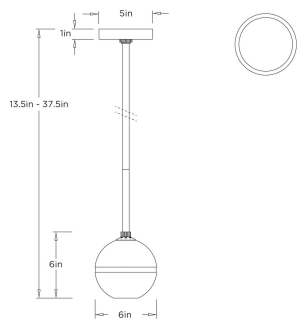

ARTERIOS

NOBLE PENDANT

*ADDITIONAL PIPE AVAILABLE

49063 NOBLE PENDANT

ARTERIOS

49063
Clear, Crystal

Thick crystal, sculpted into an optical globe, creates the extraordinary shade of this pendant lamp. The center is carved out to fit a single light, which is concealed in its frosted texture, giving the light a filtered glow. It's accented with a band of stainless steel, which matches the stem in an antique brass finish. Additional pipe available (PIPE-180). Certified for damp locations and intended for interior use.

APPEARANCE

Materials	Crystal, Steel, Steel
Finishes	Clear, Antique Brass, Antique Brass
Finish Will Vary	No
Top Coat/Sealant	Yes

DIMENSIONS

Overall	Dia: 6.0 in x H: 13.5 in
Body	H: 6.5 in
Canopy	Dia: 5.0 in x H: 1 in
Pendant	Dia: 6.0 in x H: 6.5 in
Overall Hanging Height as Sold (in)	37.5 in - 13.5 in

WIRING

Wire Rating	Damp
Cord	10 FT, Clear/Silver, SPT-2
Socket	1, Type B--E12 Other
Suggested Bulb Type	T6
Maximum Wattage	60.0
Voltage	110-120 V

CERTIFICATIONS & COMPLIANCY

Certifications	Middle East, European Union, United Kingdom, Australia, Mexico, United States, Canada
Compliance	RoHS, UL/ETL, CB

SHIPPING

Product Weight	9.0 lbs
Gross Weight 1	10.5 lbs
Shipping Box 1	W: 9.0 in x D: 15.0 in x H: 9.0 in

CONTRACT

Contract Suitability	Contract Suitable As Is
----------------------	-------------------------