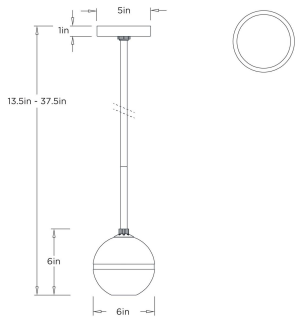

ARTERIOS

NOBLE PENDANT

*ADDITIONAL PIPE AVAILABLE

49063 NOBLE PENDANT

ARTERIOS