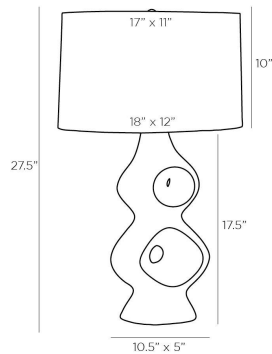

APPEARANCE

Materials	Ricestone, Ricestone, Steel, Microfiber, Cotton
Finishes	Charcoal, Charcoal, Brushed Brass, Off-White, Off-White
Finish Will Vary	Yes
Top Coat/Sealant	No

DIMENSIONS

Overall	W: 18 in x D: 12 in x H: 27.5 in
Foot Print	W: 7 in x D: 5 in
Body	W: 10.5 in x D: 5 in x H: 17.5 in
Finial	Dia: 1 in x H: 1 in
Shade Top	W: 17 in x D: 11 in
Shade Side	H: 10 in
Shade Bottom	W: 18 in x D: 12 in
Harp Size	H: 8 in
Neck	Dia: 0.5 in x H: 0.5 in

WIRING

Wire Rating	Indoor Only
Cord	10 FT, Black Cloth, SPT-2
Socket	1, Type A - E26
Suggested Bulb Type	A19
Switch	At Socket, 3-Way Rotary
Maximum Wattage	150.0
Voltage	110-120 V

CERTIFICATIONS & COMPLIANCY

Certifications	Middle East, European Union, United Kingdom, Australia, Mexico, United States, Canada
Compliance	RoHS, UL/ETL, CB

SHIPPING

Product Weight	25.0 lbs
Gross Weight 1	26.0 lbs
Gross Weight 2	3.0 lbs
Shipping Box 1	W: 13.75 in x D: 7.88 in x H: 25.25 in
Shipping Box 2	W: 14.0 in x D: 20.0 in x H: 12.0 in

CONTRACT

Contract Suitability	Contract Suitable As Is
Tilt Test Degrees	10 Degrees

REPLACEMENT PARTS

81002