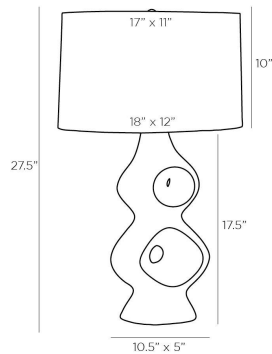

ARTERIOS

JEMAI TABLE LAMP

49077-372

Charcoal, Ricestone

A sculptural and architectural icon, the Jemai is the gem of any space. The lava inspired charcoal ricestone foundation reveals an iconic mod silhouette of stacked asymmetrical ovals that create an interesting lightscape when illuminated. Topped with an off-white microfiber shade with an off-white cotton lining and an antique brass sphere finial. Complete with a black cloth cord. Finish will vary.

APPEARANCE

Materials	Ricestone, Ricestone, Steel, Microfiber, Cotton
Finishes	Charcoal, Charcoal, Brushed Brass, Off-White, Off-White
Finish Will Vary	Yes
Top Coat/Sealant	No

DIMENSIONS

Overall	W: 18 in x D: 12 in x H: 27.5 in
Foot Print	W: 7 in x D: 5 in
Body	W: 10.5 in x D: 5 in x H: 17.5 in
Finial	Dia: 1 in x H: 1 in
Shade Top	W: 17 in x D: 11 in
Shade Side	H: 10 in
Shade Bottom	W: 18 in x D: 12 in
Harp Size	H: 8 in
Neck	Dia: 0.5 in x H: 0.5 in

WIRING

Wire Rating	Indoor Only
Cord	10 FT, Black Cloth, SPT-2
Socket	1, Type A - E26
Suggested Bulb Type	A19
Switch	At Socket, 3-Way Rotary
Maximum Wattage	150.0
Voltage	110-120 V

CERTIFICATIONS & COMPLIANCY

Certifications	Middle East, European Union, United Kingdom, Australia, Mexico, United States, Canada
Compliance	RoHS, UL/ETL, CB

SHIPPING

Product Weight	25.0 lbs
Gross Weight 1	26.0 lbs
Gross Weight 2	3.0 lbs
Shipping Box 1	W: 13.75 in x D: 7.88 in x H: 25.25 in
Shipping Box 2	W: 14.0 in x D: 20.0 in x H: 12.0 in

CONTRACT

Contract Suitability	Contract Suitable As Is
Tilt Test Degrees	10 Degrees

REPLACEMENT PARTS

81002