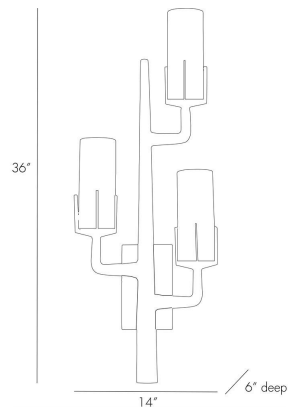

# ARTERIO RS

## GRIFFIN WALL SCONCE

49082  
Antique Brass, Steel

A torch for the new age, the Griffin sconce is a unique option for true design enthusiasts seeking something with flair. Frosted glass shades diffuse the light, creating a soft glow that contrasts the sharp angles and bronze finish with antique brass details. Shown with a clear globe bulb. Certified for damp locations and intended for interior use.

### DIMENSIONS

Overall	W: 14 in x D: 6 in x H: 36 in
Overall Adjustable	D: 14-30 in
Backplate	W: 5 in x D: 1 in x H: 8 in
Shade Top	Dia: 3.5 in
Shade Side	H: 9 in
Shade Bottom	Dia: 3.5 in
Wall Sconce Hanging Orientation	Vertical Only
Center of Mount from Bottom	H: 9 in
Mount	Dia: 5.0 in

### REPLACEMENT PARTS

49082GLS