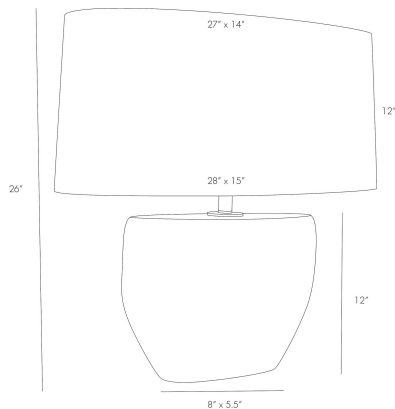

## ODESSA TABLE LAMP

49096-652  
Fossil, Resin

What a wonderful geological find this lamp is. The faux concrete base looks just like the real thing, but it's been crafted to be lighter and more gentle on table tops. It is truly astounding how artisans can create such wonderfully organic textures by hand. Its wide stature makes a big impact and fills a console nicely. Topped with a slip uno fitter oval shade in white linen with ivory cotton lining. Equipped with a full range dimmer switch. finish will vary.

### DIMENSIONS

Overall	W: 28 in x D: 15 in x H: 26 in
Foot Print	W: 8 in x D: 5.5 in
Body	W: 18 in x D: 5 in x H: 12 in
Shade Top	W: 27 in x D: 14 in
Shade Side	H: 12 in
Shade Bottom	W: 28 in x D: 15 in
Neck	Dia: 1.0 in x H: 4 in

### SHIPPING

Product Weight	11.0 lbs
Gross Weight 1	10.5 lbs
Gross Weight 2	5.0 lbs
Shipping Box 1	W: 9.0 in x D: 22.0 in x H: 22.0 in
Shipping Box 2	W: 32.0 in x D: 32.0 in x H: 16.0 in