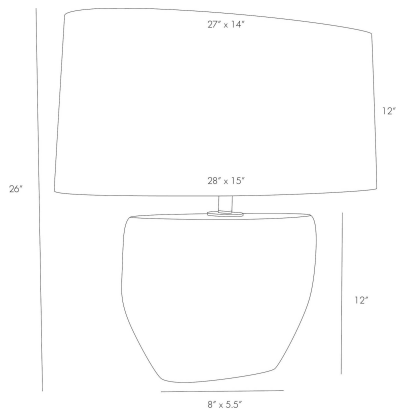

ARTERIOS

ODESSA TABLE LAMP

49096-652
Fossil, Resin

What a wonderful geological find this lamp is. The faux concrete base looks just like the real thing, but it's been crafted to be lighter and more gentle on table tops. It is truly astounding how artisans can create such wonderfully organic textures by hand. Its wide stature makes a big impact and fills a console nicely. Topped with a slip uno fitter oval shade in white linen with ivory cotton lining. Equipped with a full range dimmer switch. finish will vary.

APPEARANCE

Materials	Resin, Brass, Linen, Cotton
Finishes	Fossil, Antique Brass, White, Off-White
Finish Will Vary	Yes
Top Coat/Sealant	Yes

DIMENSIONS

Overall	W: 28 in x D: 15 in x H: 26 in
Foot Print	W: 8 in x D: 5.5 in
Body	W: 18 in x D: 5 in x H: 12 in
Shade Top	W: 27 in x D: 14 in
Shade Side	H: 12 in
Shade Bottom	W: 28 in x D: 15 in
Neck	Dia: 1.0 in x H: 4 in

Certifications	Middle East, European Union, United Kingdom, Mexico, United States, Canada
Compliance	RoHS, UL/ETL, CB

SHIPPING

Product Weight	11.0 lbs
Gross Weight 1	10.5 lbs
Gross Weight 2	5.0 lbs
Shipping Box 1	W: 9.0 in x D: 22.0 in x H: 22.0 in
Shipping Box 2	W: 32.0 in x D: 32.0 in x H: 16.0 in

CONTRACT

Contract Suitability	Contract Suitable As Is
Tilt Test Degrees	8 Degrees