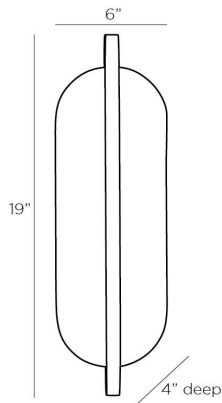

# ARTERIO RS

## JULIUS WALL SCONCE

49106  
White, Alabaster

The Julius is a classically-modern design showcasing a capsule-shaped white alabaster foundation, met with an antique brass steel bracket perfectly centered. The texture of the natural stone is put on display when illuminated by the soft glow from two lights. Hanging hardware allows for vertical or horizontal display. Alabaster will vary. Certified for damp locations and intended for interior use.

### DIMENSIONS

Overall	W: 6 in x D: 4 in x H: 19 in
Backplate	W: 4.5 in x D: 0.5 in x H: 12 in
Wall Sconce Hanging Orientation	Horizontal and Vertical
Center of Mount from Bottom	H: 9.5 in
Mount	Dia: 4.0 in

### SHIPPING

Product Weight	6.0 lbs
Gross Weight 1	6.26 lbs
Shipping Box 1	W: 21.46 in x D: 8.07 in x H: 8.66 in