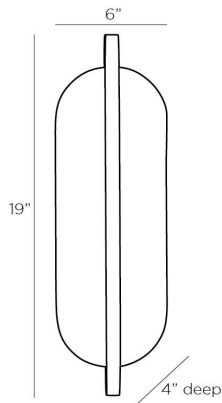

ARTERIO RS

JULIUS WALL SCONCE

49106
White, Alabaster

The Julius is a classically-modern design showcasing a capsule-shaped white alabaster foundation, met with an antique brass steel bracket perfectly centered. The texture of the natural stone is put on display when illuminated by the soft glow from two lights. Hanging hardware allows for vertical or horizontal display. Alabaster will vary. Certified for damp locations and intended for interior use.

APPEARANCE

Materials	Alabaster, Alabaster, Steel
Finishes	White, White, Antique Brass, Antique Brass
Finish Will Vary	Yes
Top Coat/Sealant	Yes

DIMENSIONS

Overall	W: 6 in x D: 4 in x H: 19 in
Backplate	W: 4.5 in x D: 0.5 in x H: 12 in
Wall Sconce Hanging Orientation	Horizontal and Vertical
Center of Mount from Bottom	H: 9.5 in
Mount	Dia: 4.0 in

WIRING

Wire Rating	Damp
Cord	1 FT, Black, SVT
Socket	2, Type B - E12
Suggested Bulb Type	T6 LED ONLY
Maximum Wattage	8.0
Voltage	110-120 V

CERTIFICATIONS & COMPLIANCY

Certifications	Middle East, European Union, United Kingdom, Australia, Mexico, United States, Canada
Compliance	RoHS, UL/ETL, CB

SHIPPING

Product Weight	6.0 lbs
Gross Weight 1	6.26 lbs
Shipping Box 1	W: 21.46 in x D: 8.07 in x H: 8.66 in

ADDITIONAL INFO

Features	ADA
----------	-----

CONTRACT

Contract Suitability	Contract Suitable As Is
----------------------	-------------------------