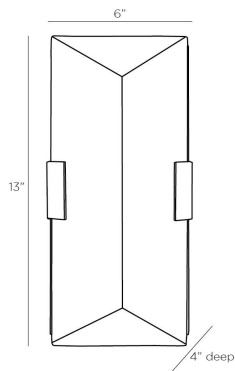

ARTERIO RS

JENKS WALL SCONCE

49109
White, Alabaster

The Jenks is a classically-modern design with fully faceted functional form. A white alabaster foundation is met with low-profile steel antique brass brackets that hug the edges, keeping the fixture tight to the wall. The natural veining of the alabaster is put on display when illuminated by the soft glow of two lights. Alabaster will vary. Certified for damp locations and intended for interior use.

APPEARANCE

Materials	Alabaster, Alabaster, Steel, Steel
Finishes	White, White, Antique Brass, Antique Brass
Finish Will Vary	Yes
Top Coat/Sealant	Yes

DIMENSIONS

Overall	W: 6 in x D: 4 in x H: 13 in
Backplate	W: 6 in x D: 1 in x H: 12 in
Wall Sconce Hanging Orientation	Horizontal and Vertical
Center of Mount from Bottom	H: 6 in
Mount	W: 4.5 in x H: 11.75 in

WIRING

Wire Rating	Damp
Cord	1 FT, Black, SVT
Socket	2, Type B - E12
Suggested Bulb Type	LED ONLY
Maximum Wattage	8.0
Voltage	110-120 V

CERTIFICATIONS & COMPLIANCY

Certifications	Middle East, European Union, United Kingdom, Australia, Mexico, United States, Canada
Compliance	RoHS, UL/ETL, CB

SHIPPING

Product Weight	6.5 lbs
Gross Weight 1	8.0 lbs
Shipping Box 1	W: 16.14 in x D: 8.86 in x H: 8.27 in

ADDITIONAL INFO

Features	ADA

CONTRACT

Contract Suitability	Contract Suitable As Is