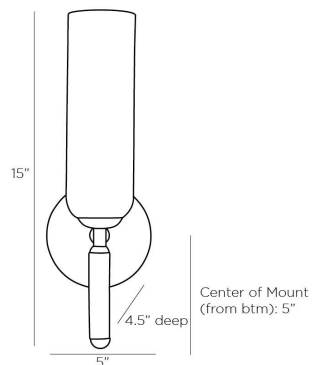

ARTERIOS

NORWALK WALL SCONCE

49111
Opal, Glass

Exceptionally elegant, this sconce showcases a simple silhouette in a subtly unique design. An antique brass iron foundation presents an opal glass shade that houses a single light. A white alabaster post extends from the bottom of the shade for an unexpected element of glamour and style. Certified for damp locations and intended for interior use.

APPEARANCE

Materials	Glass, Glass, Alabaster, Iron, Iron
Finishes	Opal, Opal, White, Antique Brass, Antique Brass
Finish Will Vary	No
Top Coat/Sealant	Yes

DIMENSIONS

Overall	W: 5 in x D: 4.5 in x H: 15 in
Backplate	D: 1 in x Dia: 5.0 in
Shade	Dia: 3.0 in x H: 9 in
Wall Sconce Hanging Orientation	Horizontal and Vertical
Center of Mount from Bottom	H: 5 in
Mount	Dia: 4.5 in

WIRING

Wire Rating	Damp
Cord	1 FT, Black/White, SVT
Socket	1, Type B - E12
Suggested Bulb Type	T6
Maximum Wattage	60.0
Voltage	110-120 V

CERTIFICATIONS & COMPLIANCY

Certifications	Middle East, European Union, United Kingdom, Australia, Mexico, United States, Canada
Compliance	RoHS, UL/ETL, CB

SHIPPING

Product Weight	2.2 lbs
Gross Weight 1	3.3 lbs
Shipping Box 1	W: 6.7 in x D: 17.32 in x H: 8.1 in

CONTRACT

Contract Suitability	Contract Suitable As Is
----------------------	-------------------------