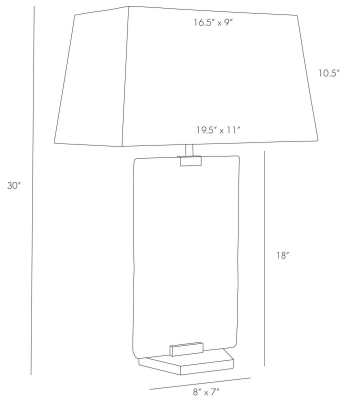

ARTERIOS

MADDOX TABLE LAMP

49118-601
Opal Swirl, Glass

Opal-toned swirls swarm through the thinly cut glass in this artistically designed lamp. The glass plate is formed by hand, giving it organic edges and just a little texture, and it's fitted to heritage-finished stainless steel. The swirled designs are also done by hand, so every lamp is going to be slightly different from one to the next. Topped with a tapered, rectangular shade in ivory cotton with an ivory cotton lining and matched heritage finish cube finial.

APPEARANCE

Materials	Glass, Steel, Cotton, Cotton
Finishes	Opal Swirl, Heritage Brass, Off-White, Off-White
Finish Will Vary	Yes
Top Coat/Sealant	Yes

DIMENSIONS

Overall	W: 19.5 in x D: 11 in x H: 30 in
Foot Print	W: 8 in x D: 7 in
Body	W: 10 in x D: 7 in x H: 18 in
Finial	Dia: 1 in x H: 1.5 in
Shade Top	W: 16.5 in x D: 9 in
Shade Side	H: 10.5 in
Shade Bottom	W: 19.5 in x D: 11 in
Harp Size	H: 9.5 in
Neck	Dia: 0.5 in x H: 2 in

WIRING

Wire Rating	Indoor Only
Cord	8 FT, Taupe Fabric, SPT-2
Socket	1, Type A- E26, 3-Way
Suggested Bulb Type	A19
Switch	At Socket, 3-Way Rotary
Maximum Wattage	150.0
Voltage	110-120 V

CERTIFICATIONS & COMPLIANCY

Certifications	Middle East, European Union, United Kingdom, Australia, Mexico, United States, Canada
Compliance	UL/ETL, CB

SHIPPING

Product Weight	16.0 lbs
Gross Weight 1	15.5 lbs
Gross Weight 2	5 lbs
Shipping Box 1	W: 7.0 in x D: 13.0 in x H: 27.0 in
Shipping Box 2	W: 15.0 in x D: 24.0 in x H: 15.0 in