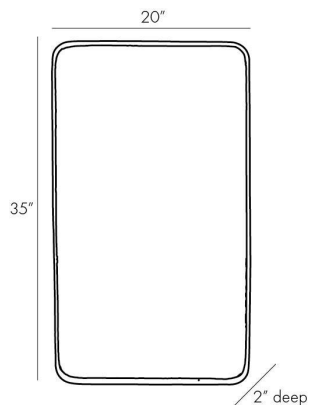

# ARTERIO RS

## HUBERT MIRROR

4912  
Natural Iron, Iron

Up the ante on industrial décor with a design that is both elegant and edgy—our Hubert mirror. A natural iron form is met with chattered detailing that traces its inner frame, creating a tangible texture. A thick lip surrounds the plain glass mirror, adding depth, dimension and a touch of grandeur. It's the perfect scale for a narrow vanity or powder room. Security cleat hanging hardware allows for vertical or horizontal display.

### DIMENSIONS

Overall	W: 20 in x D: 2 in x H: 35 in
---------	-------------------------------

### SHIPPING

Shipping Requirements	Truck Ship
Product Weight	28.22 lbs
Gross Weight 1	51.81 lbs
Shipping Box 1	W: 6.0 in x D: 41.0 in x H: 26.0 in