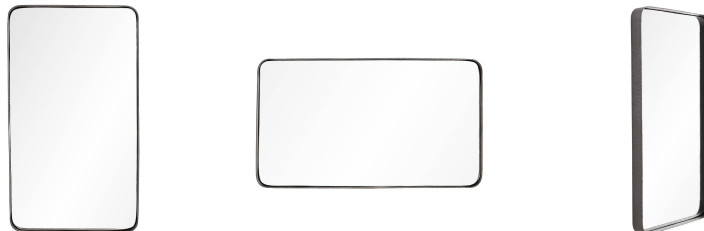

# ARTERIO RS

## HUBERT MIRROR

4912  
Natural Iron, Iron

Up the ante on industrial décor with a design that is both elegant and edgy—our Hubert mirror. A natural iron form is met with chattered detailing that traces its inner frame, creating a tangible texture. A thick lip surrounds the plain glass mirror, adding depth, dimension and a touch of grandeur. It's the perfect scale for a narrow vanity or powder room. Security cleat hanging hardware allows for vertical or horizontal display.

### DIMENSIONS

Overall	W: 20 in x D: 2 in x H: 35 in
---------	-------------------------------