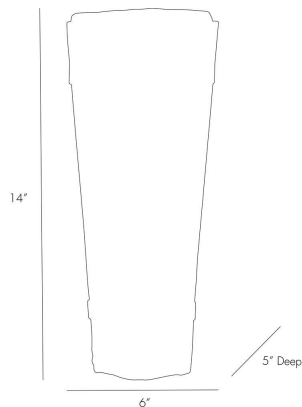

# ARTERIO RS

## KARINA WALL SCNCE

49132  
Antique Brass, Steel

The Karina sconce's seedy glass shade combines with its antique brass-finished steel backplate to a wholly unique and warming glow. The form and finish of the shade almost resemble a carved piece of granite. Certified for damp locations and intended for interior use. Finish will vary.

### DIMENSIONS

Overall	W: 6 in x D: 5 in x H: 14 in
Backplate	W: 6 in x D: 1 in x H: 14 in
Wall Sconce Hanging Orientation	Vertical Only
Center of Mount from Bottom	H: 7 in
Mount	W: 5.5 in x H: 13.5 in

### SHIPPING

Product Weight	5.5 lbs
Gross Weight 1	7.8 lbs
Shipping Box 1	W: 13.0 in x D: 21.0 in x H: 15.0 in