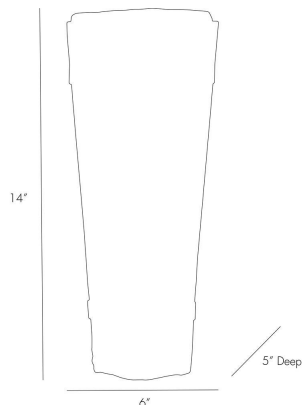

# ARTERIO RS

## KARINA WALL SCNCE

49132  
Antique Brass, Steel

The Karina sconce's seedy glass shade combines with its antique brass-finished steel backplate to a wholly unique and warming glow. The form and finish of the shade almost resemble a carved piece of granite. Certified for damp locations and intended for interior use. Finish will vary.

### DIMENSIONS

Overall	W: 6 in x D: 5 in x H: 14 in
Backplate	W: 6 in x D: 1 in x H: 14 in
Wall Sconce Hanging Orientation	Vertical Only
Center of Mount from Bottom	H: 7 in
Mount	W: 5.5 in x H: 13.5 in

### SHIPPING

Product Weight	5.5 lbs
Gross Weight 1	7.8 lbs
Shipping Box 1	W: 13.0 in x D: 21.0 in x H: 15.0 in