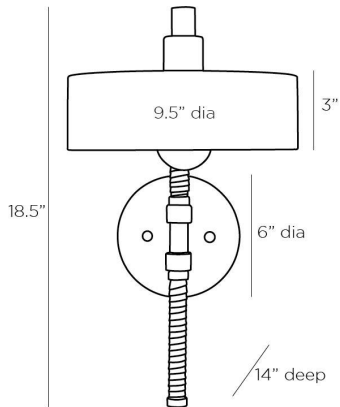

ARTERIO RS

AARON WALL SCONCE

49175
Bronze, Steel

This contemporary sconce possesses a modern sensibility defined by a sleek style and masterly materials. A heritage brass steel frame wrapped in gray leather is perfectly presented from a circular black marble backplate, and a bronze steel drum shade directs light for a striking contrast. Marble will vary. Certified for damp locations and intended for interior use.

APPEARANCE

Materials	Steel, Steel, Steel, Leather, Marble
Finishes	Bronze, Bronze, Heritage Brass, Gray, Black
Finish Will Vary	Yes
Top Coat/Sealant	Yes

DIMENSIONS

Overall	W: 9.5 in x D: 14 in x H: 18.5 in
Backplate	D: 1 in x Dia: 6.0 in
Shade	Dia: 9.5 in x H: 3 in
Wall Sconce Hanging Orientation	Horizontal and Vertical
Center of Mount from Bottom	H: 8 in
Mount	Dia: 4.0 in

WIRING

Wire Rating	Damp
Cord	1 FT, Black, SVT
Socket	1, Type A - E26
Suggested Bulb Type	A19
Maximum Wattage	60.0
Voltage	110-120 V

CERTIFICATIONS & COMPLIANCY

Certifications	Middle East, European Union, United Kingdom, Australia, Mexico, United States, Canada
Compliance	RoHS, UL/ETL, CB

SHIPPING

Product Weight	5.5 lbs
Gross Weight 1	8.4 lbs
Shipping Box 1	W: 8.5 in x D: 15 in x H: 20.5 in

CONTRACT

Contract Suitability	Contract Suitable As Is