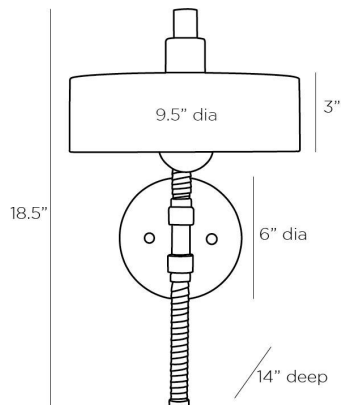

ARTERIO RS

AARON WALL SCONCE

49175
Bronze, Steel

This contemporary sconce possesses a modern sensibility defined by a sleek style and masterly materials. A heritage brass steel frame wrapped in gray leather is perfectly presented from a circular black marble backplate, and a bronze steel drum shade directs light for a striking contrast. Marble will vary. Certified for damp locations and intended for interior use.

APPEARANCE

Materials	Steel, Steel, Steel, Leather, Marble
Finishes	Bronze, Bronze, Heritage Brass, Gray, Black
Finish Will Vary	Yes
Top Coat/Sealant	Yes

DIMENSIONS

Overall	W: 9.5 in x D: 14 in x H: 18.5 in
Backplate	D: 1 in x Dia: 6.0 in
Shade	Dia: 9.5 in x H: 3 in
Wall Sconce Hanging Orientation	Horizontal and Vertical
Center of Mount from Bottom	H: 8 in
Mount	Dia: 4.0 in

WIRING

Wire Rating	Damp
Cord	1 FT, Black, SVT
Socket	1, Type A - E26
Suggested Bulb Type	A19
Maximum Wattage	60.0
Voltage	110-120 V

CERTIFICATIONS & COMPLIANCY

Certifications	Middle East, European Union, United Kingdom, Australia, Mexico, United States, Canada
Compliance	RoHS, UL/ETL, CB

SHIPPING

Product Weight	5.5 lbs
Gross Weight 1	8.4 lbs
Shipping Box 1	W: 8.5 in x D: 15 in x H: 20.5 in

CONTRACT

Contract Suitability	Contract Suitable As Is