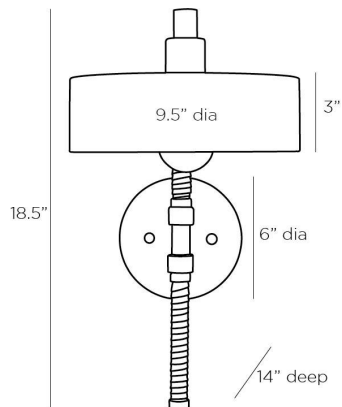

ARTERIO RS

AARON WALL SCONCE

49176
Heritage Brass, Steel

This contemporary sconce possesses a modern sensibility defined by a sleek style and masterly materials. A heritage brass steel frame wrapped in cream-colored leather is perfectly presented from a circular white marble backplate, and a heritage brass steel drum shade directs light for a striking contrast. Marble will vary. Certified for damp locations and intended for interior use.

APPEARANCE

Materials	Steel, Steel, Steel, Leather, Marble
Finishes	Heritage Brass, Heritage Brass, Antique Brass, Cream, White
Finish Will Vary	Yes
Top Coat/Sealant	Yes

DIMENSIONS

Overall	W: 9.5 in x D: 14 in x H: 18.5 in
Backplate	D: 1 in x Dia: 6.0 in
Shade	Dia: 9.5 in x H: 3 in
Wall Sconce Hanging Orientation	Horizontal and Vertical
Center of Mount from Bottom	H: 8 in
Mount	Dia: 4.0 in

WIRING

Wire Rating	Damp
Cord	1 FT, Black, SVT
Socket	1, Type A - E26
Suggested Bulb Type	A19
Maximum Wattage	60.0
Voltage	110-120 V

CERTIFICATIONS & COMPLIANCY

Certifications	Middle East, European Union, United Kingdom, Australia, Mexico, United States, Canada
Compliance	RoHS, UL/ETL, CB

SHIPPING

Product Weight	5.5 lbs
Gross Weight 1	8.4 lbs
Shipping Box 1	W: 8.5 in x D: 15 in x H: 20.5 in

CONTRACT

Contract Suitability	Contract Suitable As Is
----------------------	-------------------------