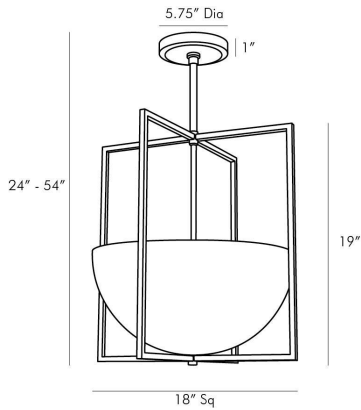

ROYCE PENDANT

49177
Antique Brass, Steel

A stylish and elegant pairing of geometric inspiration and transitional design come together in this pendant. Two linear squares of steel encase a demi-globe of opal glass, which casts a warm glow throughout a space. The frame has a classic antique brass finish. Additional pipe available (PIPE-101). Certified for damp locations and intended for interior use.

APPEARANCE

Materials	Steel, Glass, Steel
Finishes	Antique Brass, Opal, Antique Brass
Finish Will Vary	No
Top Coat/Sealant	Yes

DIMENSIONS

Overall	W: 18 in x D: 18 in x H: 24 in
Canopy	Dia: 5.75 in x H: 1 in
Pendant	W: 18 in x D: 18 in x H: 19 in
Overall Hanging Height as Sold (in)	54 in - 24 in

WIRING

Wire Rating	Damp
Cord	10 FT, Black, SVT
Socket	2, Type A- E26 Other
Suggested Bulb Type	A19
Maximum Wattage	60.0
Voltage	110-120 V

CERTIFICATIONS & COMPLIANCY

Certifications	Middle East, European Union, United Kingdom, Mexico, United States, Canada
Compliance	RoHS, UL/ETL, CB

SHIPPING

Product Weight	14.0 lbs
Gross Weight 1	19.5 lbs
Shipping Box 1	W: 20.0 in x D: 22.0 in x H: 16.0 in

ADDITIONAL INFO

Features	Assembly Required
----------	-------------------

CONTRACT

Contract Suitability	Contract Suitable As Is
----------------------	-------------------------