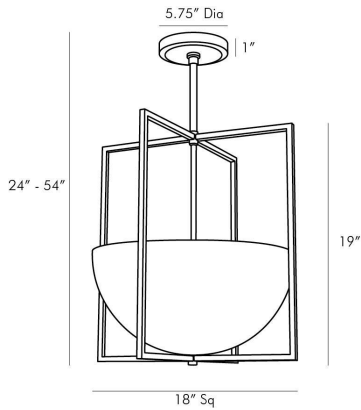

ROYCE PENDANT

49177
Antique Brass, Steel

A stylish and elegant pairing of geometric inspiration and transitional design come together in this pendant. Two linear squares of steel encase a demi-globe of opal glass, which casts a warm glow throughout a space. The frame has a classic antique brass finish. Additional pipe available (PIPE-101). Certified for damp locations and intended for interior use.

APPEARANCE

Materials	Steel, Glass, Steel
Finishes	Antique Brass, Opal, Antique Brass
Finish Will Vary	No
Top Coat/Sealant	Yes

DIMENSIONS

Overall	W: 18 in x D: 18 in x H: 24 in
Canopy	Dia: 5.75 in x H: 1 in
Pendant	W: 18 in x D: 18 in x H: 19 in
Overall Hanging Height as Sold (in)	24 in - 54 in

WIRING

Wire Rating	Damp
Cord	10 FT, Black, SVT
Socket	2, Type A- E26 Other
Suggested Bulb Type	A19
Maximum Wattage	60.0
Voltage	110-120 V

CERTIFICATIONS & COMPLIANCY

Certifications	Middle East, European Union, United Kingdom, Mexico, United States, Canada
Compliance	RoHS, UL/ETL, CB

SHIPPING

Product Weight	14.0 lbs
Gross Weight 1	19.5 lbs
Shipping Box 1	W: 20.0 in x D: 22.0 in x H: 16.0 in

ADDITIONAL INFO

Features	Assembly Required
----------	-------------------

CONTRACT

Contract Suitability	Contract Suitable As Is
----------------------	-------------------------