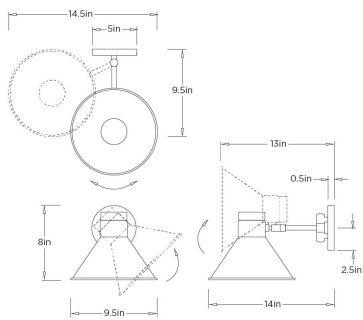

ARTERIOS

LANE WALL SCONCE

49201 LANE SCONCE

ARTERIOS

49201

Cadet Blue, Steel

The Lane showcases a schoolhouse-inspired shade that delivers a retro yet modern look. An antique brass steel frame contrasts the cadet blue steel shade. The shade pivots allowing the choice of light direction. Certified for damp locations and intended for interior use.

APPEARANCE

Materials	Steel, Steel, Steel, Steel
Finishes	Cadet Blue, Cadet Blue, Antique Brass, Antique Brass
Finish Will Vary	No
Top Coat/Sealant	Yes

DIMENSIONS

Overall Adjustable	W: 9.5-14.5 in x D: 10-15 in x H: 8-9.5 in
Arm	D: 5 in
Backplate	D: 1 in x Dia: 5.0 in
Shade	Dia: 9.5 in x H: 8 in
Wall Sconce Hanging Orientation	Vertical Only
Center of Mount from Bottom	H: 5.5 in
Mount	Dia: 4.5 in

WIRING

Wire Rating	Damp
Cord	1 FT, Black, SVT
Socket	1, Type A - E26
Suggested Bulb Type	A19
Maximum Wattage	60.0
Voltage	110-120 V

CERTIFICATIONS & COMPLIANCY

Certifications	Mexico, United States, Canada
Compliance	UL/ETL

SHIPPING

Product Weight	3.0 lbs
Gross Weight 1	4.2 lbs
Shipping Box 1	W: 27.46 in x D: 14.96 in x H: 33.46 in

CONTRACT

Contract Suitability	Contract Suitable As Is
----------------------	-------------------------