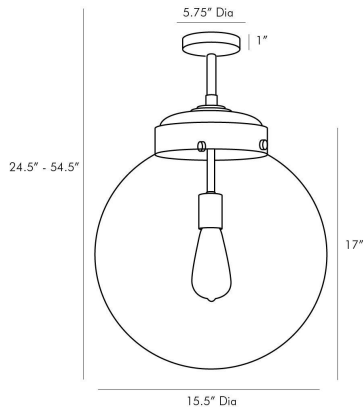

REEVES LARGE OUTDOOR PENDANT

49207
Aged Iron, Steel

Light a space with timeless design. This classic globe pendant features a clear glass shade and aged iron finished steel, giving it an updated, industrial style. Consider an antique style bulb to create a subtle glow with stylized filament designs. Shown with an Edison bulb. Also comes in Large Aged Brass (49208), Small Aged Iron (49210) and Small Aged Brass (49211). Additional pipe available (PIPE-191). Approved for use in outdoor areas.

APPEARANCE

Materials	Steel, Glass, Steel, Steel
Finishes	Aged Iron, Clear, Aged Iron, Aged Iron
Finish Will Vary	No
Top Coat/Sealant	No

DIMENSIONS

Overall	Dia: 15.5 in x H: 24.5 in
Canopy	Dia: 5.75 in x H: 1 in
Pendant	Dia: 15.5 in x H: 17 in
Overall Hanging Height as Sold (in)	54.5 in - 24.5 in

WIRING

Wire Rating	Outdoor
Cord	10 FT, Black, SVT
Socket	1, Type A- E26 Other
Suggested Bulb Type	ST18
Maximum Wattage	60.0
Voltage	110-120 V

CERTIFICATIONS & COMPLIANCY

Certifications	Middle East, European Union, United Kingdom, Australia, Mexico, United States, Canada
Compliance	RoHS, UL/ETL, CB

SHIPPING

Product Weight	13.0 lbs
Gross Weight 1	20.0 lbs
Shipping Box 1	W: 18.5 in x D: 18.5 in x H: 24.4 in

CONTRACT

Contract Suitability	Contract Suitable As Is
----------------------	-------------------------