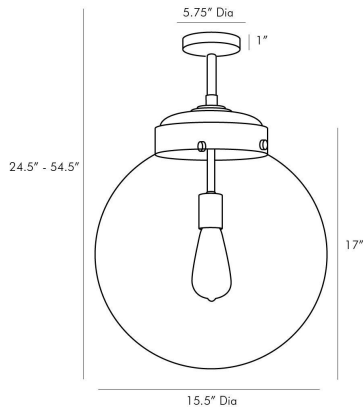

REEVES LARGE OUTDOOR PENDANT

49208
Aged Brass, Steel

Light a space with timeless design. This classic globe pendant features a clear glass shade and aged brass finished steel, giving it an updated, industrial style. Consider an antique style bulb to create a subtle glow with stylized filament designs. Shown with an Edison bulb. Also comes in Large Aged Iron (49207), Small Aged Iron (49210) and Small Aged Brass (49211). Additional pipe available (PIPE-192). Approved for use in outdoor areas.

APPEARANCE

Materials	Steel, Glass, Steel, Steel
Finishes	Aged Brass, Clear, Aged Brass, Aged Brass
Finish Will Vary	No
Top Coat/Sealant	No

DIMENSIONS

Overall	Dia: 15.5 in x H: 24.5 in
Canopy	Dia: 5.75 in x H: 1 in
Pendant	Dia: 15.5 in x H: 17 in
Overall Hanging Height as Sold (in)	54.5 in - 24.5 in

WIRING

Wire Rating	Outdoor
Cord	10 FT, Black, SVT
Socket	1, Type A- E26 Other
Suggested Bulb Type	ST18
Maximum Wattage	60.0
Voltage	110-120 V

CERTIFICATIONS & COMPLIANCY

Certifications	Middle East, European Union, United Kingdom, Australia, Mexico, United States, Canada
Compliance	RoHS, UL/ETL, CB

SHIPPING

Product Weight	13.0 lbs
Gross Weight 1	20.0 lbs
Shipping Box 1	W: 18.8 in x D: 18.8 in x H: 24.3 in

CONTRACT

Contract Suitability	Contract Suitable As Is
----------------------	-------------------------