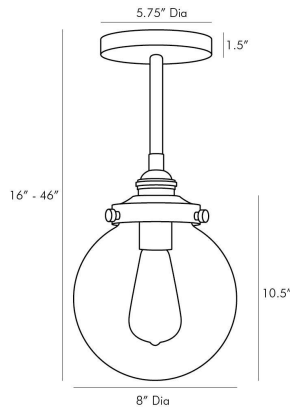

REEVES SMALL OUTDOOR PENDANT

49210
Aged Iron, Steel

Light a space with timeless design. This classic globe pendant features a clear glass shade and aged iron finished steel, giving it an updated, industrial style. Consider an antique style bulb to create a subtle glow with stylized filament designs. Shown with an Edison bulb. Also comes in Large Aged Brass (49208), Large Aged Iron (49207) and Small Aged Brass (49211). Additional pipe available (PIPE-191). Approved for use in outdoor areas.

APPEARANCE

Materials	Steel, Glass, Steel, Steel
Finishes	Aged Iron, Clear, Aged Iron, Aged Iron
Finish Will Vary	No
Top Coat/Sealant	No

DIMENSIONS

Overall	Dia: 8.0 in x H: 16 in
Canopy	Dia: 5.75 in x H: 1.5 in
Pendant	Dia: 8.0 in x H: 10.5 in
Overall Hanging Height as Sold (in)	16 in - 46 in

WIRING

Wire Rating	Outdoor
Cord	10 FT, Black, SVT
Socket	1, Type A- E26 Other
Suggested Bulb Type	ST18
Maximum Wattage	60.0
Voltage	110-120 V

CERTIFICATIONS & COMPLIANCY

Certifications	Middle East, European Union, United Kingdom, Australia, Mexico, United States, Canada
Compliance	RoHS, UL/ETL, CB

SHIPPING

Product Weight	11.0 lbs
Gross Weight 1	16.0 lbs
Shipping Box 1	W: 16.9 in x D: 11.2 in x H: 10.9 in

CONTRACT

Contract Suitability	Contract Suitable As Is
----------------------	-------------------------