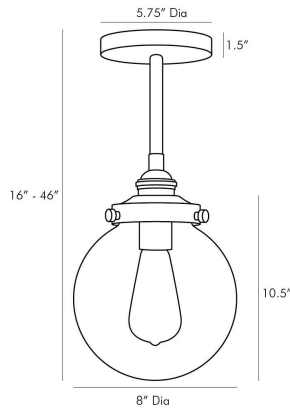

REEVES SMALL OUTDOOR PENDANT

49210
Aged Iron, Steel

Light a space with timeless design. This classic globe pendant features a clear glass shade and aged iron finished steel, giving it an updated, industrial style. Consider an antique style bulb to create a subtle glow with stylized filament designs. Shown with an Edison bulb. Also comes in Large Aged Brass (49208), Large Aged Iron (49207) and Small Aged Brass (49211). Additional pipe available (PIPE-191). Approved for use in outdoor areas.

APPEARANCE

Materials	Steel, Glass, Steel, Steel
Finishes	Aged Iron, Clear, Aged Iron, Aged Iron
Finish Will Vary	No
Top Coat/Sealant	No

DIMENSIONS

Overall	Dia: 8.0 in x H: 16 in
Canopy	Dia: 5.75 in x H: 1.5 in
Pendant	Dia: 8.0 in x H: 10.5 in
Overall Hanging Height as Sold (in)	46 in - 16 in

WIRING

Wire Rating	Outdoor
Cord	10 FT, Black, SVT
Socket	1, Type A- E26 Other
Suggested Bulb Type	ST18
Maximum Wattage	60.0
Voltage	110-120 V

CERTIFICATIONS & COMPLIANCY

Certifications	Middle East, European Union, United Kingdom, Australia, Mexico, United States, Canada
Compliance	RoHS, UL/ETL, CB

SHIPPING

Product Weight	11.0 lbs
Gross Weight 1	16.0 lbs
Shipping Box 1	W: 16.9 in x D: 11.2 in x H: 10.9 in

CONTRACT

Contract Suitability	Contract Suitable As Is
----------------------	-------------------------