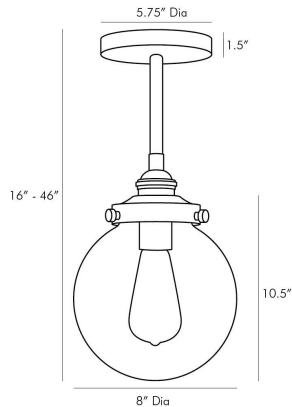

REEVES SMALL OUTDOOR PENDANT

49211
Aged Brass, Steel

Light a space with timeless design. This classic globe pendant features a clear glass shade and aged brass finished steel, giving it an updated, industrial style. Consider an antique style bulb to create a subtle glow with stylized filament designs. Shown with an Edison bulb. Also comes in Large Aged Brass (49208), Large Aged Iron (49207) and Small Aged Iron (49210). Additional pipe available (PIPE-192). Approved for use in outdoor areas.

APPEARANCE

Materials	Steel, Glass, Steel, Steel
Finishes	Aged Brass, Clear, Aged Brass, Aged Brass
Finish Will Vary	No
Top Coat/Sealant	No

DIMENSIONS

Overall	Dia: 8.0 in x H: 16 in
Canopy	Dia: 5.75 in x H: 1.5 in
Pendant	Dia: 8.0 in x H: 10.5 in
Overall Hanging Height as Sold (in)	16 in - 46 in

WIRING

Wire Rating	Outdoor
Cord	10 FT, Black, SVT
Socket	1, Type A- E26 Other
Suggested Bulb Type	ST18
Maximum Wattage	60.0
Voltage	110-120 V

CERTIFICATIONS & COMPLIANCY

Certifications	Middle East, European Union, United Kingdom, Australia, Mexico, United States, Canada
Compliance	RoHS, UL/ETL, CB

SHIPPING

Product Weight	11.0 lbs
Gross Weight 1	16.0 lbs
Shipping Box 1	W: 16.9 in x D: 11.2 in x H: 10.9 in

CONTRACT

Contract Suitability	Contract Suitable As Is
----------------------	-------------------------