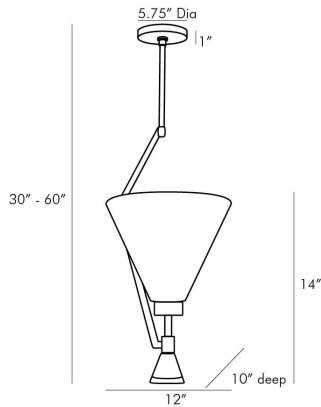

ARTERIO RS

ROSALIND PENDANT

49234
Dark Vintage Silver, Steel

Gloriously modern, this sleek and slender pendant is a unique wonder. The steel frame drops dramatically with sharp angles to accommodate a conical opal glass shade. It's finished in a dark vintage silver and is adorned with a crystal drop finial at the bottom. Due to its height, this light fixture is ideal in tall spaces, especially over a kitchen island or in a bathroom. Additional pipe (PIPE-202) available. Certified for damp locations and intended for interior use.

APPEARANCE

Materials	Steel, Glass, Crystal, Steel
Finishes	Dark Vintage Silver, Opal, Clear, Dark Vintage Silver
Finish Will Vary	No
Top Coat/Sealant	Yes

DIMENSIONS

Overall	W: 12 in x D: 10 in x H: 30 in
Canopy	Dia: 5.75 in x H: 1 in
Pendant	W: 12 in x D: 10 in x H: 14 in
Overall Hanging Height as Sold (in)	60 in - 30 in

WIRING

Wire Rating	Damp
Cord	10 FT, Black, SVT
Socket	1, Type A- E26 Other
Suggested Bulb Type	G16.5
Maximum Wattage	60.0
Voltage	110-120 V

CERTIFICATIONS & COMPLIANCY

Certifications	Middle East, European Union, United Kingdom, Mexico, United States, Canada
Compliance	RoHS, UL/ETL, CB

SHIPPING

Product Weight	5.5 lbs
Gross Weight 1	8.5 lbs
Shipping Box 1	W: 24.2 in x D: 24.2 in x H: 12.8 in

CONTRACT

Contract Suitability	Contract Suitable As Is
----------------------	-------------------------