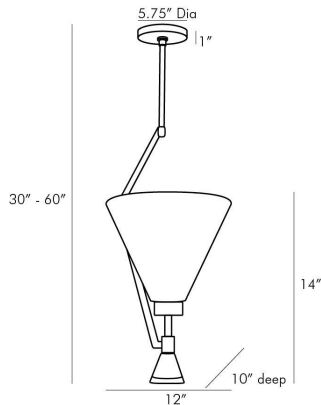

ARTERIOS

ROSALIND PENDANT

49234
Dark Vintage Silver, Steel

Gloriously modern, this sleek and slender pendant is a unique wonder. The steel frame drops dramatically with sharp angles to accommodate a conical opal glass shade. It's finished in a dark vintage silver and is adorned with a crystal drop finial at the bottom. Due to its height, this light fixture is ideal in tall spaces, especially over a kitchen island or in a bathroom. Additional pipe (PIPE-202) available. Certified for damp locations and intended for interior use.

APPEARANCE

Materials	Steel, Glass, Crystal, Steel
Finishes	Dark Vintage Silver, Opal, Clear, Dark Vintage Silver
Finish Will Vary	No
Top Coat/Sealant	Yes

DIMENSIONS

Overall	W: 12 in x D: 10 in x H: 30 in
Canopy	Dia: 5.75 in x H: 1 in
Pendant	W: 12 in x D: 10 in x H: 14 in
Overall Hanging Height as Sold (in)	30 in - 60 in

WIRING

Wire Rating	Damp
Cord	10 FT, Black, SVT
Socket	1, Type A- E26 Other
Suggested Bulb Type	G16.5
Maximum Wattage	60.0
Voltage	110-120 V

CERTIFICATIONS & COMPLIANCY

Certifications	Middle East, European Union, United Kingdom, Mexico, United States, Canada
Compliance	RoHS, UL/ETL, CB

SHIPPING

Product Weight	5.5 lbs
Gross Weight 1	8.5 lbs
Shipping Box 1	W: 24.2 in x D: 24.2 in x H: 12.8 in

CONTRACT

Contract Suitability	Contract Suitable As Is
----------------------	-------------------------