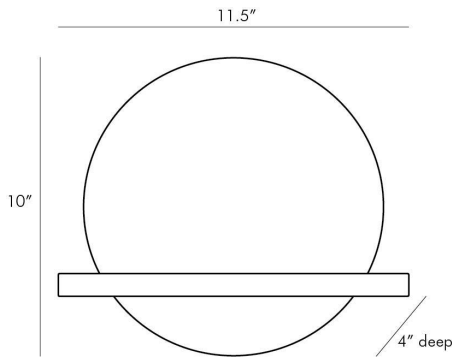

ARTERIO RS

SAVION WALL SCONCE

49240
White, Alabaster

Gorgeous, polished white onyx creates a warm filtered light and adds natural sophistication to any space. The bulb beneath accentuates the stone's organic veins and features brilliantly as it rests perfectly in the frame. The fixture mounts directly from a steel frame, finished in antique brass. Certified for damp locations and intended for interior use. Onyx will vary naturally in tone and texture.

APPEARANCE

Materials	Alabaster, Steel, Steel
Finishes	White, Antique Brass, Antique Brass
Finish Will Vary	Yes
Top Coat/Sealant	Yes

DIMENSIONS

Overall	W: 11.5 in x D: 4 in x H: 10 in
Backplate	W: 5 in x D: 0.5 in x H: 5 in
Wall Sconce Hanging Orientation	Vertical Only
Center of Mount from Bottom	H: 4.5 in

WIRING

Wire Rating	Damp
Cord	1 FT, Black, SVT
Socket	1, Type B--E12 Other
Suggested Bulb Type	T6
Maximum Wattage	60.0
Voltage	110-120 V

CERTIFICATIONS & COMPLIANCY

Certifications	Middle East, European Union, United Kingdom, Mexico, United States, Canada
Compliance	RoHS, UL/ETL, CB

SHIPPING

Product Weight	7.0 lbs
Gross Weight 1	7.9 lbs
Shipping Box 1	W: 11.0 in x D: 14.0 in x H: 12.0 in

ADDITIONAL INFO

Features	ADA

CONTRACT

Contract Suitability	Contract Suitable As Is