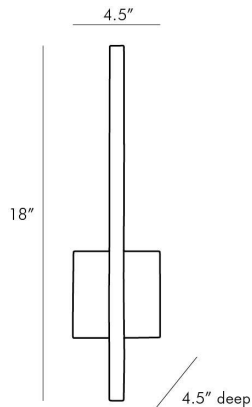

## SIMBA WALL SCONCE

49246  
Antique Brass, Steel

At first, you might think this is merely a modernist wall sculpture—but look again. Switch on the light to reveal its hidden LED light fixture, which is concealed in the linear design. It shines against the wall to reflect ambient light back into the space. The steel sconce is completely finished in antique brass, to grace any space with a hint of modern luxury. This sconce would look great mounted along a hallway or flanking a fantastic piece of art.

### DIMENSIONS

Overall	W: 4.5 in x D: 4.5 in x H: 18 in
Backplate	W: 4.5 in x D: 1.5 in x H: 4.5 in
Wall Sconce Hanging Orientation	Horizontal and Vertical
Center of Mount from Bottom	H: 6 in

### SHIPPING

Product Weight	2.5 lbs
Gross Weight 1	4.55 lbs
Shipping Box 1	W: 10.0 in x D: 23.0 in x H: 11.0 in