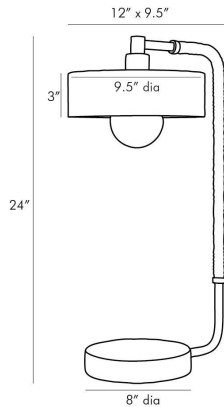

ARTERIOS

AARON DESK LAMP

49248-130
Bronze, Steel

This contemporary lamp possesses a modern sensibility defined by a sleek style and masterly materials. A heritage brass steel frame wrapped in gray leather seamlessly blends into a circular black marble base—a beautiful balance between natural and refined elements. The taupe cloth cord features a dimmable switch so you can create an ambiance that suits you. A bronze metal drum shade tops this modish luminescent.

APPEARANCE

Materials	Steel, Leather, Marble, Steel, Steel, Steel
Finishes	Bronze, Gray, Black Marble, Bronze, Heritage Brass, Bronze
Finish Will Vary	Yes
Top Coat/Sealant	No

DIMENSIONS

Overall	W: 9.5 in x D: 12 in x H: 24 in
Foot Print	Dia: 8.0 in
Base	Dia: 8.0 in x H: 1.5 in
Shade Top	Dia: 9.5 in
Shade Side	H: 3 in
Shade Bottom	Dia: 9.5 in

WIRING

Wire Rating	Indoor Only
Cord	8 FT, Taupe Fabric, SPT-2
Socket	1, Type A- E26, Dimmer
Suggested Bulb Type	A19
Switch	On Line, Full Range Dimmer
Maximum Wattage	60.0
Voltage	110-120 V

CERTIFICATIONS & COMPLIANCY

Certifications	Middle East, European Union, United Kingdom, Australia, Mexico, United States, Canada
Compliance	RoHS, UL/ETL, CB

SHIPPING

Product Weight	8.5 lbs
Gross Weight 1	8.5 lbs
Gross Weight 2	5.0 lbs
Shipping Box 1	W: 14.0 in x D: 27.0 in x H: 11.0 in
Shipping Box 2	W: 11.0 in x D: 11.0 in x H: 5.0 in

CONTRACT

Contract Suitability	Contract Suitable As Is
Tilt Test Degrees	10 Degrees