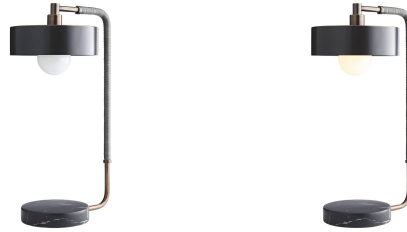

## AARON DESK LAMP

49248-130  
Bronze, Steel

This contemporary lamp possesses a modern sensibility defined by a sleek style and masterly materials. A heritage brass steel frame wrapped in gray leather seamlessly blends into a circular black marble base—a beautiful balance between natural and refined elements. The taupe cloth cord features a dimmable switch so you can create an ambiance that suits you. A bronze metal drum shade tops this modish luminescent.

### APPEARANCE

Materials	Steel, Leather, Marble, Steel, Steel, Steel
Finishes	Bronze, Gray, Black Marble, Bronze, Heritage Brass, Bronze
Finish Will Vary	Yes
Top Coat/Sealant	No

### DIMENSIONS

Overall	W: 9.5 in x D: 12 in x H: 24 in
Foot Print	Dia: 8.0 in
Base	Dia: 8.0 in x H: 1.5 in
Shade Top	Dia: 9.5 in
Shade Side	H: 3 in
Shade Bottom	Dia: 9.5 in