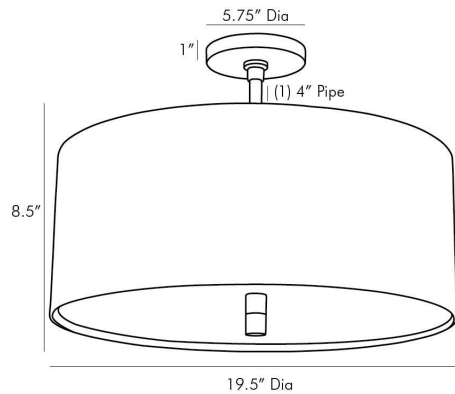

ARTERIO RS

TARBELL SEMI-FLUSH

49268
Bronze, Steel

A straightforward examination of the basic principles of design takes place with this semi-flush pendant. A sleek steel shade in a bronze finish frames this 3-light fixture, which features an acrylic diffuser that is suspended from within. The balance and contrast of materials delivers a visual aesthetic that transcends time and style. Also available in antique brass (49266), heritage brass (49267) and polished nickel (49269) finishes. Certified for damp locations and intended for interior use.

APPEARANCE

Materials	Steel, Acrylic, Steel
Finishes	Bronze, Frosted, Bronze
Finish Will Vary	No
Top Coat/Sealant	Yes

DIMENSIONS

Overall	Dia: 19.5 in x H: 14.5 in
Canopy	Dia: 5.75 in x H: 1 in
Overall Hanging Height as Sold (in)	14.5 in

WIRING

Wire Rating	Damp
Cord	1 FT, Black/White, SVT
Socket	3, Type B=-E12 Other
Suggested Bulb Type	T6
Maximum Wattage	40.0
Voltage	110-120 V

CERTIFICATIONS & COMPLIANCY

Certifications	Middle East, European Union, United Kingdom, Mexico, United States, Canada
Compliance	RoHS, UL/ETL, CB

SHIPPING

Product Weight	6.0 lbs
Gross Weight 1	13.95 lbs
Shipping Box 1	W: 22.0 in x D: 22.0 in x H: 11.0 in

CONTRACT

Contract Suitability	Contract Suitable As Is
----------------------	-------------------------