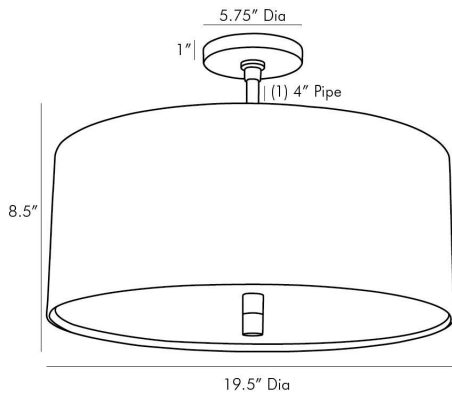

ARTERIOS

TARBELL SEMI-FLUSH

49269
Polished Nickel, Steel

A straightforward examination of the basic principles of design takes place with this semi-flush pendant. A sleek steel shade in a polished nickel finish frames this 3-light fixture, which features an acrylic diffuser that is suspended from within. The balance and contrast of materials delivers a fundamental visual aesthetic that transcends time and style. Also available in antique brass (49266), heritage brass (49267) and bronze (49268) finishes. Certified for damp locations and intended for interior use.

APPEARANCE

Materials	Steel, Acrylic, Steel
Finishes	Polished Nickel, Frosted, Polished Nickel
Finish Will Vary	No
Top Coat/Sealant	Yes

DIMENSIONS

Overall	Dia: 19.5 in x H: 14.5 in
Canopy	Dia: 5.75 in x H: 1 in
Overall Hanging Height as Sold (in)	14.5 in - 14.5 in

WIRING

Wire Rating	Damp
Cord	1 FT, Black/White, SVT
Socket	3, Type B--E12 Other
Suggested Bulb Type	T6
Maximum Wattage	40.0
Voltage	110-120 V

CERTIFICATIONS & COMPLIANCY

Certifications	Middle East, European Union, United Kingdom, Mexico, United States, Canada
Compliance	RoHS, UL/ETL, CB

SHIPPING

Product Weight	8.0 lbs
Gross Weight 1	13.95 lbs
Shipping Box 1	W: 22.0 in x D: 22.0 in x H: 11.0 in

CONTRACT

Contract Suitability	Contract Suitable As Is
----------------------	-------------------------