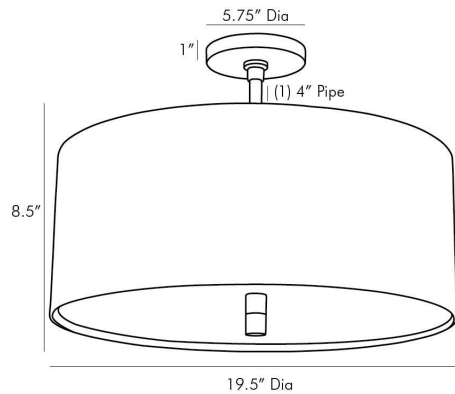

ARTERIO RS

TARBELL SEMI-FLUSH

49269
Polished Nickel, Steel

A straightforward examination of the basic principles of design takes place with this semi-flush pendant. A sleek steel shade in a polished nickel finish frames this 3-light fixture, which features an acrylic diffuser that is suspended from within. The balance and contrast of materials delivers a fundamental visual aesthetic that transcends time and style. Also available in antique brass (49266), heritage brass (49267) and bronze (49268) finishes. Certified for damp locations and intended for interior use.

APPEARANCE

Materials	Steel, Acrylic, Steel
Finishes	Polished Nickel, Frosted, Polished Nickel
Finish Will Vary	No
Top Coat/Sealant	Yes

DIMENSIONS

Overall	Dia: 19.5 in x H: 14.5 in
Canopy	Dia: 5.75 in x H: 1 in
Overall Hanging Height as Sold (in)	14.5 in - 14.5 in

WIRING

Wire Rating	Damp
Cord	1 FT, Black/White, SVT
Socket	3, Type B--E12 Other
Suggested Bulb Type	T6
Maximum Wattage	40.0
Voltage	110-120 V

CERTIFICATIONS & COMPLIANCY

Certifications	Middle East, European Union, United Kingdom, Mexico, United States, Canada
Compliance	RoHS, UL/ETL, CB

SHIPPING

Product Weight	8.0 lbs
Gross Weight 1	13.95 lbs
Shipping Box 1	W: 22.0 in x D: 22.0 in x H: 11.0 in

CONTRACT

Contract Suitability	Contract Suitable As Is

COMPONENTS

Pipe or Chain Included	(1) 4"

ADDITIONAL PARTS AVAILABLE

PIPE-100	(1) 6", (1) 12"

REPLACEMENT PARTS

49266DIF
49269FIN
CANOPY-322