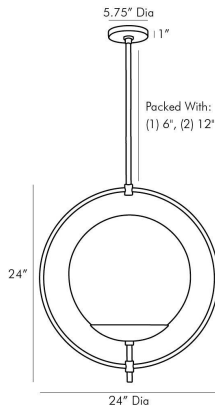

ARTERIO RS

VOLTA PENDANT

49330
Pale Brass, Steel

The depths of spatial design are defined with the Volta pendant. An opal glass globe is suspended by a steel pipe finished in pale brass that encompasses it in free-form fashion. The simple geometric silhouette of the circumambient façade creates a visual of a floating orb, delivering a dimensional dynamic to a space. Certified for damp locations and intended for interior use. Additional pipe available.

APPEARANCE

Materials	Steel, Glass, Steel
Finishes	Pale Brass, Opal, Pale Brass
Finish Will Vary	No
Top Coat/Sealant	Yes

DIMENSIONS

Overall	W: 15 in x D: 22 in x H: 26 in
Canopy	Dia: 5.75 in x H: 1 in
Pendant	W: 22 in x D: 15 in x H: 24 in
Overall Hanging Height as Sold (in)	56 in - 26 in

WIRING

Wire Rating	Damp
Cord	10 FT, Black/White, SVT
Socket	1, Type A- E26 Other
Suggested Bulb Type	A19
Maximum Wattage	60.0
Voltage	110-120 V

CERTIFICATIONS & COMPLIANCY

Certifications	Middle East, European Union, United Kingdom, Mexico, United States, Canada
Compliance	RoHS, UL/ETL, CB

SHIPPING

Product Weight	9.5 lbs
Gross Weight 1	18.0 lbs
Shipping Box 1	W: 28.0 in x D: 29.0 in x H: 27.0 in

CONTRACT

Contract Suitability	Contract Suitable As Is
----------------------	-------------------------