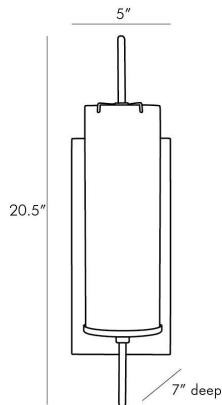

ARTERIOS

STEFAN WALL SCONCE

49355
Bronze, Steel

Derived from the popular Stefan floor torchiere (79661) this one-light wall sconce combines bronze with frosted glass and antique brass accents to create a sophisticated and modern look. Consider pairs flanking a mirror in the hallway. Certified for damp locations and intended for interior use.

APPEARANCE

Materials	Steel, Glass, Steel
Finishes	Bronze, Antique Brass, Frosted, Bronze
Finish Will Vary	No
Top Coat/Sealant	Yes

DIMENSIONS

Overall	W: 5 in x D: 7 in x H: 20 in
Arm	D: 4 in
Backplate	W: 5 in x D: 1 in x H: 12 in
Wall Sconce Hanging Orientation	Vertical Only
Center of Mount from Bottom	H: 8 in
Mount	W: 3.5 in x H: 9.5 in

WIRING

Wire Rating	Damp
Cord	10 FT, Black, SVT
Socket	1, Type A- E26 Other
Suggested Bulb Type	A19
Maximum Wattage	60.0
Voltage	110-120 V

CERTIFICATIONS & COMPLIANCY

Certifications	Middle East, European Union, United Kingdom, Mexico, United States, Canada
Compliance	RoHS, UL/ETL, CB

SHIPPING

Product Weight	2.0 lbs
Gross Weight 1	4.45 lbs
Shipping Box 1	W: 9.0 in x D: 22.0 in x H: 9.0 in

CONTRACT

Contract Suitability	Contract Suitable As Is
----------------------	-------------------------