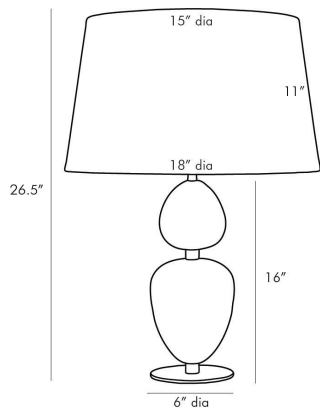

ARTERIOS

AUBREY TABLE LAMP

49360-829
White, Alabaster

Defined by architectural elements and natural materials the Aubrey is a showpiece by any standard. A polished steel base finished in antique brass exhibits opal swirl crystal and alabaster orbs that accent as well as elevate its sleek frame. The smooth surface of the crystal is juxtaposed with the slightly textured façade of the alabaster. Topped with an off-white linen tapered shade with off-white cotton lining and a 1" brass sphere finial. Finish will vary.

APPEARANCE

Materials	Alabaster, Crystal, Steel, Linen, Cotton, Steel
Finishes	White, Opal Swirl, Antique Brass, Off-White, Off-White, Antique Brass
Finish Will Vary	Yes
Top Coat/Sealant	No

DIMENSIONS

Overall	Dia: 18.0 in x H: 26.5 in
Foot Print	Dia: 6.0 in
Base	Dia: 6.0 in x H: 0.25 in
Body	Dia: 6.0 in x H: 16 in
Shade Top	Dia: 15.0 in
Shade Side	H: 11 in
Shade Bottom	Dia: 18.0 in
Harp Size	H: 9 in
Neck	Dia: 1.0 in x H: 2 in

WIRING

Wire Rating	Indoor Only
Cord	8 FT, Clear/Silver, SPT-2
Socket	1, Type A- E26, 3-Way
Suggested Bulb Type	A19
Switch	At Socket, 3-Way Rotary
Maximum Wattage	150.0
Voltage	110-120 V

CERTIFICATIONS & COMPLIANCY

Certifications	Middle East, European Union, United Kingdom, Australia, Mexico, United States, Canada
Compliance	RoHS, UL/ETL, CB

SHIPPING

Product Weight	20.5 lbs
Gross Weight 1	20.5 lbs
Gross Weight 2	2.5 lbs
Shipping Box 1	W: 10.0 in x D: 10.0 in x H: 25.0 in
Shipping Box 2	W: 22.0 in x D: 22.0 in x H: 15.0 in