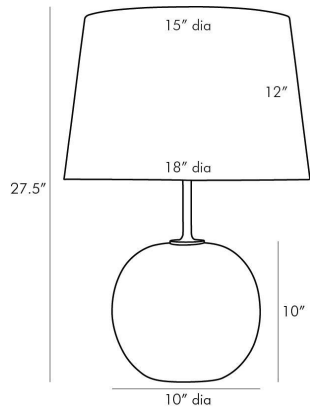

ARTERIOS

COLTON TABLE LAMP

49361-355
Ivory, Ricestone

Presenting a polished but modest profile the Colton exceeds expectations with refined materials and sophisticated style. An exaggerated antique brass stem reveals an oversized white orb foundation composed of rice stone. A functional art piece in its simplest form for traditional and modern settings. Topped with an ivory microfiber drum shade with ivory cotton lining and a 1" brass sphere finial. Finish will vary.

APPEARANCE

Materials	Ricestone, Steel, Microfiber, Cotton, Steel
Finishes	Ivory, Antique Brass, Ivory, Ivory, Antique Brass
Finish Will Vary	Yes
Top Coat/Sealant	No

DIMENSIONS

Overall	Dia: 18.0 in x H: 27.5 in
Foot Print	Dia: 6.0 in
Body	Dia: 10.0 in x H: 10 in
Shade Top	Dia: 15.0 in
Shade Side	H: 12 in
Shade Bottom	Dia: 18.0 in
Harp Size	H: 10 in
Neck	Dia: 1.0 in x H: 6 in

WIRING

Wire Rating	Indoor Only
Cord	8 FT, Clear/Silver, SPT-2
Socket	1, Type A- E26, 3-Way
Suggested Bulb Type	A19
Switch	At Socket, 3-Way Rotary
Maximum Wattage	150.0
Voltage	110-120 V

CERTIFICATIONS & COMPLIANCY

Certifications	Middle East, European Union, United Kingdom, Australia, Mexico, United States, Canada
Compliance	RoHS, UL/ETL, CB

SHIPPING

Product Weight	29.0 lbs
Gross Weight 1	29.0 lbs
Gross Weight 2	2.5 lbs
Shipping Box 1	W: 17.0 in x D: 17.0 in x H: 24.0 in
Shipping Box 2	W: 22.0 in x D: 22.0 in x H: 16.0 in