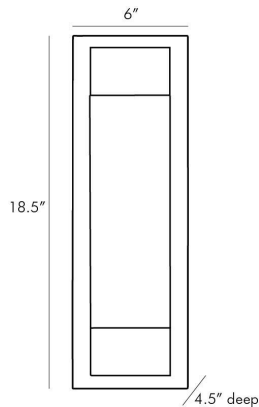

CHARLIE OUTDOOR WALL SCONCE

49367
Aged Brass, Steel

Elevate an outdoor living area with this contemporary sconce. A lightweight crystal clear with a frosted backing is capped with natural iron finished in aged bronze and fashioned to an aged brass steel plate offering a slightly industrial and very modern visual to an exterior wall space. When in use the natural materials appear to glow thanks to the ultramodern LED light. Pair with another for a more cohesive look. Approved for outdoor use.

APPEARANCE

Materials	Steel, Steel, Crystal, Steel
Finishes	Aged Brass, Bronze, Clear with Frosted Backing, Bronze
Finish Will Vary	No
Top Coat/Sealant	Yes

DIMENSIONS

Overall	W: 6 in x D: 4.5 in x H: 18.5 in
Backplate	W: 6 in x D: 4.5 in x H: 18.5 in
Wall Sconce Hanging Orientation	Horizontal and Vertical
Center of Mount from Bottom	H: 9.25 in

CERTIFICATIONS & COMPLIANCY

Certifications	Mexico, United States, Canada
Compliance	UL/ETL

SHIPPING

Product Weight	14.0 lbs
Gross Weight 1	14.3 lbs
Shipping Box 1	W: 11.0 in x D: 3.0 in x H: 9.0 in

CONTRACT