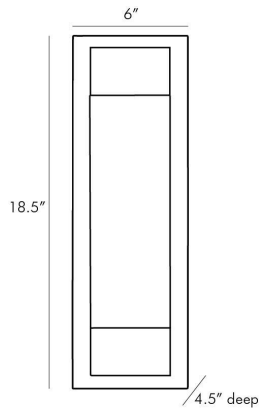

CHARLIE OUTDOOR WALL SCONCE

49367
Aged Brass, Steel

Elevate an outdoor living area with this contemporary sconce. A lightweight crystal clear with a frosted backing is capped with natural iron finished in aged bronze and fashioned to an aged brass steel plate offering a slightly industrial and very modern visual to an exterior wall space. When in use the natural materials appear to glow thanks to the ultramodern LED light. Pair with another for a more cohesive look. Approved for outdoor use.

APPEARANCE

Materials	Steel, Steel, Crystal, Steel
Finishes	Aged Brass, Bronze, Clear with Frosted Backing, Bronze
Finish Will Vary	No
Top Coat/Sealant	Yes

DIMENSIONS

Overall	W: 6 in x D: 4.5 in x H: 18.5 in
Backplate	W: 6 in x D: 4.5 in x H: 18.5 in
Wall Sconce Hanging Orientation	Horizontal and Vertical
Center of Mount from Bottom	H: 9.25 in

CERTIFICATIONS & COMPLIANCY

Certifications	Mexico, United States, Canada
Compliance	UL/ETL

SHIPPING

Product Weight	14.0 lbs
Gross Weight 1	14.3 lbs
Shipping Box 1	W: 11.0 in x D: 3.0 in x H: 9.0 in

CONTRACT