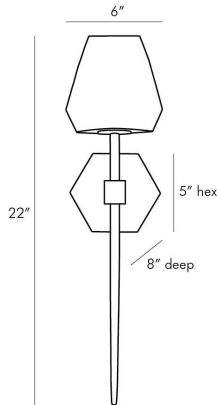

ARTERIO RS

GEMMA WALL SCONCE

49370
Champagne, Crystal

Form meets function with this diamond-esque sconce. The champagne crystal form possesses an arresting blend of elements and colors that helps create mesmerizing shadowplay along a wall space. When in use the sharp angles of the faceted structure are both softened and defined by its contents. An antique brass steel stem extends from a hexagon-shaped backplate to stylishly showcase this functional gem. Certified for damp locations and intended for interior use.

APPEARANCE

Materials	Crystal, Steel, Crystal
Finishes	Champagne, Antique Brass, Champagne
Finish Will Vary	No
Top Coat/Sealant	Yes

DIMENSIONS

Overall	W: 6 in x D: 8 in x H: 22 in
Backplate	D: 1 in x Dia: 5.0 in
Wall Sconce Hanging Orientation	Vertical Only
Center of Mount from Bottom	H: 13.5 in
Mount	Dia: 4.5 in

WIRING

Wire Rating	Damp
Cord	8 FT, Black, SVT
Socket	1, Type B - E12
Suggested Bulb Type	T6
Maximum Wattage	60.0
Voltage	110-120 V

CERTIFICATIONS & COMPLIANCY

Certifications	Middle East, European Union, United Kingdom, Mexico, United States, Canada
Compliance	RoHS, UL/ETL, CB

SHIPPING

Product Weight	7.0 lbs
Gross Weight 1	8.85 lbs
Shipping Box 1	W: 11.0 in x D: 15.0 in x H: 10.0 in

CONTRACT

Contract Suitability	Contract Suitable As Is
----------------------	-------------------------