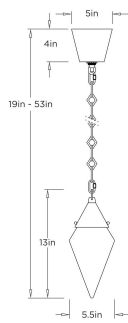

ARTERIOS

BERKLEY PENDANT

*ADDITIONAL CHAIN AVAILABLE

49379 BERKLEY PENDANT

ARTERIOS

49379
Clear, Crystal

The foundation of this piece is composed of a solid clear crystal diffuser that is stylishly suspended by an antique brass steel chain. The chain features an alternating diamond to oval pattern delivering a geometric dynamic that complements its sleek appeal. A neatly concealed LED light imparts an ultra-modern element on this piece while providing a soft illuminating glow to its surroundings. Certified for damp locations and intended for interior use.

APPEARANCE

Materials	Crystal, Steel, Steel
Finishes	Clear, Antique Brass, Antique Brass
Finish Will Vary	No
Top Coat/Sealant	Yes

DIMENSIONS

Overall	Dia: 5.5 in x H: 19 in
Body	H: 13 in
Canopy	Dia: 5.0 in x H: 4 in
Pendant	Dia: 5.5 in x H: 13 in
Overall Hanging Height as Sold (in)	53 in - 19 in