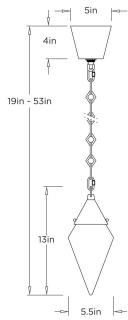

ARTERIOS

BERKLEY PENDANT

*ADDITIONAL CHAIN AVAILABLE

49379 BERKLEY PENDANT

ARTERIOS

49379
Clear, Crystal

The foundation of this piece is composed of a solid clear crystal diffuser that is stylishly suspended by an antique brass steel chain. The chain features an alternating diamond to oval pattern delivering a geometric dynamic that complements its sleek appeal. A neatly concealed LED light imparts an ultra-modern element on this piece while providing a soft illuminating glow to its surroundings. Certified for damp locations and intended for interior use.

APPEARANCE

Materials	Crystal, Steel, Steel
Finishes	Clear, Antique Brass, Antique Brass
Finish Will Vary	No
Top Coat/Sealant	Yes

DIMENSIONS

Overall	Dia: 5.5 in x H: 19 in
Body	H: 13 in
Canopy	Dia: 5.0 in x H: 4 in
Pendant	Dia: 5.5 in x H: 13 in
Overall Hanging Height as Sold (in)	19 in - 53 in