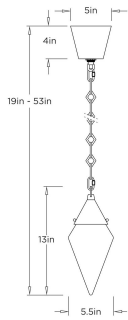

ARTERIOS

BERKLEY PENDANT

*ADDITIONAL CHAIN AVAILABLE

49379 BERKLEY PENDANT

ARTERIOS

49379
Clear, Crystal

The foundation of this piece is composed of a solid clear crystal diffuser that is stylishly suspended by an antique brass steel chain. The chain features an alternating diamond to oval pattern delivering a geometric dynamic that complements its sleek appeal. A neatly concealed LED light imparts an ultra-modern element on this piece while providing a soft illuminating glow to its surroundings. Certified for damp locations and intended for interior use.

APPEARANCE

Materials	Crystal, Steel, Steel
Finishes	Clear, Antique Brass, Antique Brass
Finish Will Vary	No
Top Coat/Sealant	Yes

DIMENSIONS

Overall	Dia: 5.5 in x H: 19 in
Body	H: 13 in
Canopy	Dia: 5.0 in x H: 4 in
Pendant	Dia: 5.5 in x H: 13 in
Overall Hanging Height as Sold (in)	53 in - 19 in