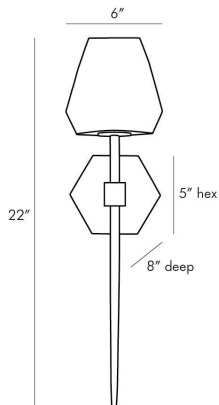

ARTERIO RS

GEMMA WALL SCONCE

49380
Smoke, Crystal

Form meets function with this diamond-esque sconce. The smoke crystal form possesses an arresting blend of elements and colors that helps create mesmerizing shadowplay along a wall space. When in use the sharp angles of the faceted structure are both softened and defined by its contents. A pale brass finished steel stem extends from a hexagon-shaped backplate to stylishly showcase this functional gem. Certified for damp locations and intended for interior use..

APPEARANCE

Materials	Crystal, Steel, Crystal
Finishes	Smoke, Pale Brass, Smoke
Finish Will Vary	No
Top Coat/Sealant	Yes

DIMENSIONS

Overall	W: 6 in x D: 8 in x H: 22 in
Backplate	Dia: 5.0 in
Wall Sconce Hanging Orientation	Vertical Only
Center of Mount from Bottom	H: 13.5 in
Mount	Dia: 4.5 in

WIRING

Wire Rating	Damp
Cord	8 FT, Black, SVT
Socket	1, Type B - E12
Suggested Bulb Type	T6
Maximum Wattage	60.0
Voltage	110-120 V

CERTIFICATIONS & COMPLIANCY

Certifications	Middle East, European Union, United Kingdom, Mexico, United States, Canada
Compliance	RoHS, UL/ETL, CB

SHIPPING

Product Weight	7.0 lbs
Gross Weight 1	8.85 lbs
Shipping Box 1	W: 11.0 in x D: 15.0 in x H: 10.0 in

CONTRACT

Contract Suitability	Contract Suitable As Is
----------------------	-------------------------