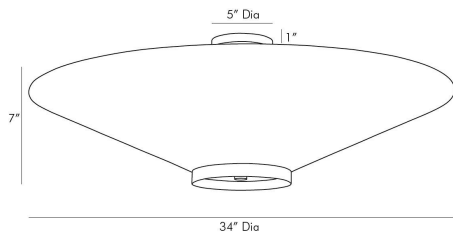

ARTERIOS

DECKER SEMI-FLUSH

49381
Antique Brass, Steel

A light solution for lovers of Craftsman-style has arrived with this semi-flush mount. Showcasing a polished profile the Decker features a white linen shade in an exaggerated scale with an antique brass bottom ring that helps diffuse light while adding an elegant element to its modest form. We imagine this piece over a round dining table. For rectangular tables we recommend styling with a pair. Certified for damp locations and intended for interior use.

APPEARANCE

Materials	Steel, Steel, Linen
Finishes	Antique Brass, Antique Brass, White
Finish Will Vary	No
Top Coat/Sealant	No

DIMENSIONS

Overall	Dia: 34.0 in x H: 12 in
Canopy	Dia: 5.0 in x H: 1 in
Pendant	Dia: 34.0 in x H: 7 in
Overall Hanging Height as Sold (in)	16 in - 12 in

WIRING

Wire Rating	Damp
Cord	8 FT, Black/White, SVT
Socket	3, Type B--E12 Other
Suggested Bulb Type	T6
Maximum Wattage	40.0
Voltage	110-120 V

CERTIFICATIONS & COMPLIANCY

Certifications	Middle East, European Union, United Kingdom, Mexico, United States, Canada
Compliance	RoHS, UL/ETL, CB

SHIPPING

Product Weight	6.0 lbs
Gross Weight 1	12.1 lbs
Shipping Box 1	W: 11.5 in x D: 42.8 in x H: 37.5 in

CONTRACT

Contract Suitability	Contract Suitable As Is
----------------------	-------------------------