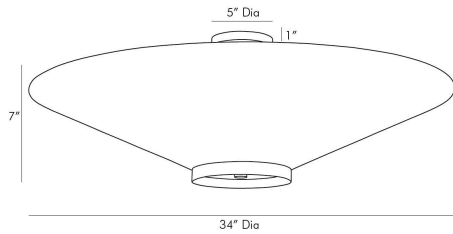

ARTERIOS

DECKER SEMI-FLUSH

49381
Antique Brass, Steel

A light solution for lovers of Craftsman-style has arrived with this semi-flush mount. Showcasing a polished profile the Decker features a white linen shade in an exaggerated scale with an antique brass bottom ring that helps diffuse light while adding an elegant element to its modest form. We imagine this piece over a round dining table. For rectangular tables we recommend styling with a pair. Certified for damp locations and intended for interior use.

APPEARANCE

Materials	Steel, Steel, Linen
Finishes	Antique Brass, Antique Brass, White
Finish Will Vary	No
Top Coat/Sealant	No

DIMENSIONS

Overall	Dia: 34.0 in x H: 12 in
Canopy	Dia: 5.0 in x H: 1 in
Pendant	Dia: 34.0 in x H: 7 in
Overall Hanging Height as Sold (in)	12 in - 16 in

WIRING

Wire Rating	Damp
Cord	8 FT, Black/White, SVT
Socket	3, Type B--E12 Other
Suggested Bulb Type	T6
Maximum Wattage	40.0
Voltage	110-120 V

CERTIFICATIONS & COMPLIANCY

Certifications	Middle East, European Union, United Kingdom, Mexico, United States, Canada
Compliance	RoHS, UL/ETL, CB

SHIPPING

Product Weight	6.0 lbs
Gross Weight 1	12.1 lbs
Shipping Box 1	W: 11.5 in x D: 42.8 in x H: 37.5 in

CONTRACT

Contract Suitability	Contract Suitable As Is
----------------------	-------------------------