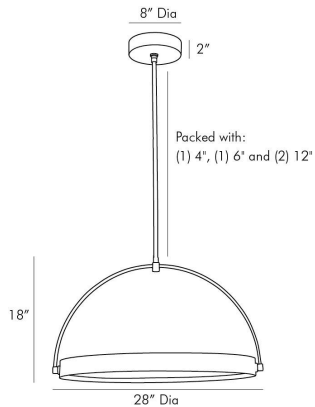

ARTERIOS

FISK PENDANT

49388
Bronze, Steel

The Fisk presents design elements that are minimal and modern. Though its foundation may seem simple it's anything but. The circular open-form steel bronze structure features an LED ring that pivots from lying flat within the frame to almost vertical—a unique feature that allows you to set the scene from sleek and straightforward to daring and dramatic. Additional pipe available (PIPE-447). Certified for damp locations and intended for interior use.

APPEARANCE

Materials	Steel, Steel
Finishes	Bronze, Bronze
Finish Will Vary	No
Top Coat/Sealant	No

DIMENSIONS

Overall	Dia: 28.0 in x H: 21.5 in
Canopy	Dia: 8.0 in x H: 2 in
Pendant	Dia: 28.0 in x H: 18 in
Overall Hanging Height as Sold (in)	21.5 in - 55.5 in

WIRING

Wire Rating	Damp
Cord	10 FT, Black/White, SVT
Socket	1, Integrated LED
Maximum Wattage	35.0
Voltage	110-120 V
LED Color Temperature	2700K
LED Compatible Dimmer	0-10 V Dimmer
LED CRI	80
LED Lifespan (Hours)	30,000
Spare Driver Included	No