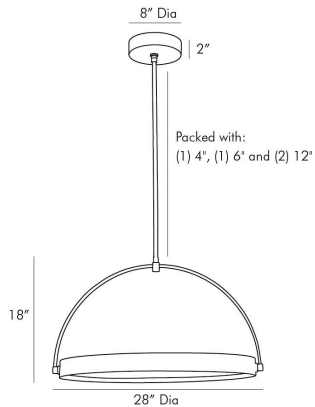

ARTERIOS

FISK PENDANT

49388
Bronze, Steel

The Fisk presents design elements that are minimal and modern. Though its foundation may seem simple it's anything but. The circular open-form steel bronze structure features an LED ring that pivots from lying flat within the frame to almost vertical—a unique feature that allows you to set the scene from sleek and straightforward to daring and dramatic. Additional pipe available (PIPE-447). Certified for damp locations and intended for interior use.

APPEARANCE

Materials	Steel, Steel
Finishes	Bronze, Bronze
Finish Will Vary	No
Top Coat/Sealant	No

DIMENSIONS

Overall	Dia: 28.0 in x H: 21.5 in
Canopy	Dia: 8.0 in x H: 2 in
Pendant	Dia: 28.0 in x H: 18 in
Overall Hanging Height as Sold (in)	55.5 in - 21.5 in

WIRING

Wire Rating	Damp
Cord	10 FT, Black/White, SVT
Socket	1, Integrated LED
Maximum Wattage	35.0
Voltage	110-120 V
LED Color Temperature	2700K
LED Compatible Dimmer	0-10 V Dimmer
LED CRI	80
LED Lifespan (Hours)	30,000
Spare Driver Included	No