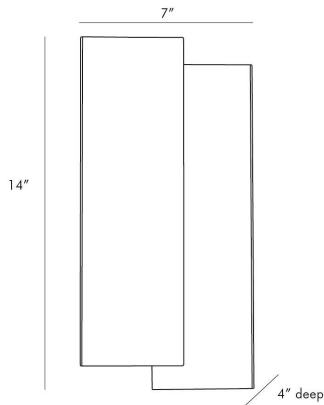

ARTERIOS

DRISCOLL WALL SCONCE

49393
Antique Brass, Steel

The sleek and straightforward design of the Driscoll is more of a modern work of art than a contemporary light solution. Two staggered steel planes in different finishes slightly overlap one another—one in antique brass one in heritagebrass—creating a contrast that is highlighted when in use. Its bulbs are neatly concealed between the metal planks offering a soft glow that peeks out from behind. Certified for damp locations and intended for interior use.

APPEARANCE

Materials	Steel, Steel, Steel
Finishes	Antique Brass, Antique Brass, Heritage Brass, Antique Brass
Finish Will Vary	No
Top Coat/Sealant	No

DIMENSIONS

Overall	W: 7 in x D: 4 in x H: 14 in
Backplate	W: 4.5 in x D: 0.5 in x H: 9.5 in
Wall Sconce Hanging Orientation	Horizontal and Vertical
Center of Mount from Bottom	H: 7 in
Mount	W: 4 in x H: 9 in

WIRING

Wire Rating	Damp
Cord	1 FT, Black/White, SVT
Socket	2, Type B - E12
Suggested Bulb Type	T6
Maximum Wattage	40.0
Voltage	110-120 V

CERTIFICATIONS & COMPLIANCY

Certifications	Middle East, European Union, United Kingdom, Mexico, United States, Canada
Compliance	RoHS, UL/ETL, CB

SHIPPING

Product Weight	4.0 lbs
Gross Weight 1	5.9 lbs
Shipping Box 1	W: 10.0 in x D: 16.8 in x H: 10.8 in

CONTRACT

Contract Suitability	Contract Suitable As Is