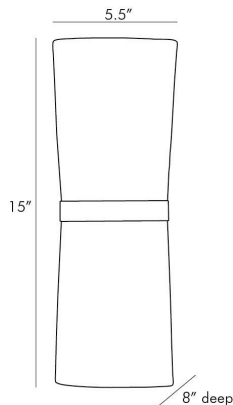

ARTERIOS

INWOOD SINGLE WALL SCONCE

49398
Antique Brass, Steel

The Inwood sconce takes a step in the solo direction with this single-style version. It's highlighted by an antique brass band and an ivory microfiber shade that allows light to emit atop and below the sconce. Pair with another and hang in a hallway or foyer. Certified for damp locations and intended for interior use.

APPEARANCE

Materials	Steel, Steel, Microfiber
Finishes	Antique Brass, Antique Brass, Ivory
Finish Will Vary	No
Top Coat/Sealant	No

DIMENSIONS

Overall	W: 5.5 in x D: 8 in x H: 15 in
Backplate	W: 4 in x D: 1 in x H: 6 in
Wall Sconce Hanging Orientation	Horizontal and Vertical
Center of Mount from Bottom	H: 8 in
Mount	W: 3.5 in x H: 5.5 in

SHIPPING

Product Weight	2.0 lbs
Gross Weight 1	4.6 lbs
Shipping Box 1	W: 9.2 in x D: 13.0 in x H: 13.0 in

CONTRACT

Contract Suitability	Contract Suitable As Is
----------------------	-------------------------