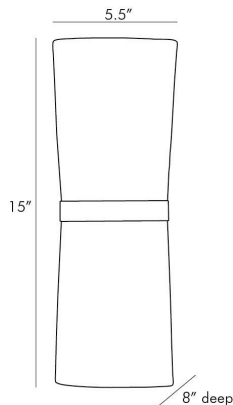

ARTERIO RS

INWOOD SINGLE WALL SCONCE

49398
Antique Brass, Steel

The Inwood sconce takes a step in the solo direction with this single-style version. It's highlighted by an antique brass band and an ivory microfiber shade that allows light to emit atop and below the sconce. Pair with another and hang in a hallway or foyer. Certified for damp locations and intended for interior use.

APPEARANCE

Materials	Steel, Steel, Microfiber
Finishes	Antique Brass, Antique Brass, Ivory
Finish Will Vary	No
Top Coat/Sealant	No

DIMENSIONS

Overall	W: 5.5 in x D: 8 in x H: 15 in
Backplate	W: 4 in x D: 1 in x H: 6 in
Wall Sconce Hanging Orientation	Horizontal and Vertical
Center of Mount from Bottom	H: 8 in
Mount	W: 3.5 in x H: 5.5 in

SHIPPING

Product Weight	2.0 lbs
Gross Weight 1	4.6 lbs
Shipping Box 1	W: 9.2 in x D: 13.0 in x H: 13.0 in

CONTRACT

Contract Suitability	Contract Suitable As Is
----------------------	-------------------------