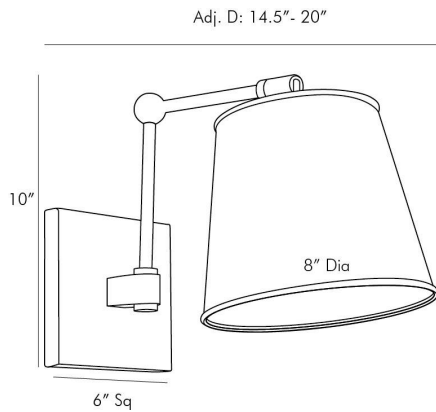

ARTERIOS

WATSON WALL SCNCE

49404
Bronze, Steel

A modern sensibility defines this mid-century sconce finished in bronze with an antique brass backplate. The scale makes this the perfect sconce for spotlighting your favorite art piece. Great for small spaces. Certified for damp locations and intended for interior use.

APPEARANCE

Materials	Steel, Steel
Finishes	Bronze, Bronze, Antique Brass
Finish Will Vary	No
Top Coat/Sealant	No

DIMENSIONS

Overall	W: 8.5 in x D: 14.5 in x H: 10 in
Overall Adjustable	D: 14.5-20 in
Arm	H: 8.5 in
Backplate	W: 6 in x D: 1 in x H: 6 in
Wall Sconce Hanging Orientation	Horizontal and Vertical

WIRING

Wire Rating	Damp
Cord	6 FT, Black/White, SVT
Socket	1, Type A - E26
Suggested Bulb Type	A19
Maximum Wattage	60.0
Voltage	110-120 V

CERTIFICATIONS & COMPLIANCY

Certifications	Mexico, United States, Canada
Compliance	RoHS, UL/ETL

SHIPPING

Product Weight	3.5 lbs
Gross Weight 1	5.8 lbs
Shipping Box 1	W: 9.3 in x D: 13.0 in x H: 13.0 in

CONTRACT

Contract Suitability	Contract Suitable As Is
----------------------	-------------------------