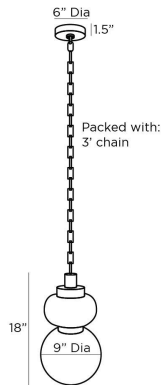

ARTERIOS

ROSEMONT PENDANT

49517
Matte Swirl, Glass

Rendered in a totemic silhouette, the Rosemont casts a soft glow in luxurious white alabaster and matte swirl glass. The pendant is accented with an English bronze steel band and decorative rectangular chain-links. Finish will vary. Certified for damp locations and intended for interior use.

APPEARANCE

Materials	Glass, Glass, Alabaster, Steel
Finishes	Matte Swirl, Matte Swirl, White, English Bronze
Finish Will Vary	Yes
Top Coat/Sealant	Yes

DIMENSIONS

Overall	Dia: 10.0 in x H: 21.5 in
Canopy	Dia: 6.0 in x H: 1.5 in
Pendant	Dia: 10.0 in x H: 18 in
Overall Hanging Height as Sold (in)	21.5 in - 57.5 in

WIRING

Wire Rating	Damp
Cord	10 FT, Black Cloth, SVT
Socket	1, Type A - E26
Suggested Bulb Type	A19
Maximum Wattage	60.0
Voltage	110-120 V

CERTIFICATIONS & COMPLIANCY

Certifications	Mexico, United States, Canada
Compliance	RoHS, UL/ETL

SHIPPING

Product Weight	20.0 lbs
Gross Weight 1	28.0 lbs
Shipping Box 1	W: 30.51 in x D: 12.4 in x H: 12.4 in

CONTRACT

Contract Suitability	Contract Suitable As Is
----------------------	-------------------------