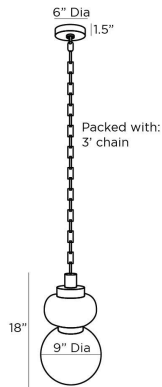

ARTERIOS

ROSEMONT PENDANT

49517
Matte Swirl, Glass

Rendered in a totemic silhouette, the Rosemont casts a soft glow in luxurious white alabaster and matte swirl glass. The pendant is accented with an English bronze steel band and decorative rectangular chain-links. Finish will vary. Certified for damp locations and intended for interior use.

APPEARANCE

Materials	Glass, Glass, Alabaster, Steel
Finishes	Matte Swirl, Matte Swirl, White, English Bronze
Finish Will Vary	Yes
Top Coat/Sealant	Yes

DIMENSIONS

Overall	Dia: 10.0 in x H: 21.5 in
Canopy	Dia: 6.0 in x H: 1.5 in
Pendant	Dia: 10.0 in x H: 18 in
Overall Hanging Height as Sold (in)	57.5 in - 21.5 in

WIRING

Wire Rating	Damp
Cord	10 FT, Black Cloth, SVT
Socket	1, Type A - E26
Suggested Bulb Type	A19
Maximum Wattage	60.0
Voltage	110-120 V

CERTIFICATIONS & COMPLIANCY

Certifications	Mexico, United States, Canada
Compliance	RoHS, UL/ETL

SHIPPING

Product Weight	20.0 lbs
Gross Weight 1	28.0 lbs
Shipping Box 1	W: 30.51 in x D: 12.4 in x H: 12.4 in

CONTRACT

Contract Suitability	Contract Suitable As Is
----------------------	-------------------------