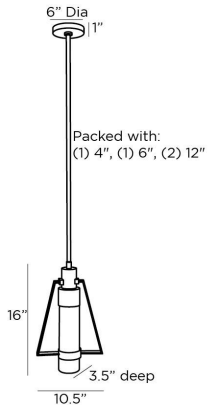

ARTERIOS

ROZUKO PENDANT

49518

White, Alabaster

Our angular Rozuko pendant begins at the center with a cylindrical, white alabaster shade, emitting an elegant glow through the stone and supported by an architectural framework of steel, in English bronze. Finish will vary. Certified for damp locations and intended for interior use.

APPEARANCE

Materials	Alabaster, Alabaster, Steel
Finishes	White, White, English Bronze
Finish Will Vary	Yes
Top Coat/Sealant	Yes

DIMENSIONS

Overall	W: 10.5 in x D: 3.5 in x H: 21 in
Canopy	Dia: 5.0 in x H: 1 in
Pendant	W: 10.5 in x D: 3.5 in x H: 16 in
Overall Hanging Height as Sold (in)	21 in - 51 in

WIRING

Wire Rating	Damp
Cord	7 FT, Clear/Silver, SVT
Socket	1, Type B - E12
Suggested Bulb Type	T6
Maximum Wattage	8.0
Voltage	110-120 V

CERTIFICATIONS & COMPLIANCY

Certifications	Mexico, United States, Canada
Compliance	RoHS, UL/ETL

SHIPPING

Product Weight	8.7 lbs
Gross Weight 1	13.7 lbs
Shipping Box 1	W: 6.7 in x D: 16.14 in x H: 18.11 in

CONTRACT

Contract Suitability	Contract Suitable As Is

SLOPE CEILING COMPATIBILITY

Sloped Ceiling Compatible	No, is not compatible

COMPONENTS

Pipe or Chain Included	(1) 4", (1) 6", (2) 12" Pipes

ADDITIONAL PARTS AVAILABLE

PIPE-240	(1) 4", (1) 6", (1) 12"

REPLACEMENT PARTS

CANOPY-510