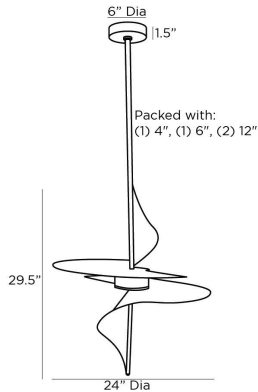

ARTERIO RS

RENLY PENDANT

49521
Pale Gold Leaf, Steel

Our jewelry-inspired Renly casts a soft glow as light emits from its spiraling silhouette. In pale gold-leaf-finished steel, the dynamic LED pendant makes a stylish impression. Finish will vary. Certified for damp locations and intended for interior use.

APPEARANCE

Materials	Steel, Steel
Finishes	Pale Gold Leaf, Pale Gold Leaf
Finish Will Vary	Yes
Top Coat/Sealant	Yes

DIMENSIONS

Overall	Dia: 24.0 in x H: 34.5 in
Canopy	Dia: 6.0 in x H: 1.5 in
Pendant	Dia: 24.0 in x H: 29.5 in
Overall Hanging Height as Sold (in)	34.5 in - 64.5 in

WIRING

Wire Rating	Damp
Cord	10 FT, Clear/Silver, SVT
Socket	1, Integrated LED
Maximum Wattage	12.0
Voltage	110-120 V
LED Color Temperature	3000K
LED Compatible Dimmer	Non-Dimmable
LED CRI	90+
LED Lifespan (Hours)	30,000
Spare Driver Included	No

CERTIFICATIONS & COMPLIANCY

Certifications	Middle East, European Union, United Kingdom, Australia, Mexico, United States, Canada
Compliance	RoHS, UL/ETL, CB

SHIPPING

Product Weight	30.82 lbs
Gross Weight 1	38.82 lbs
Shipping Box 1	W: 28.54 in x D: 22.24 in x H: 27.36 in