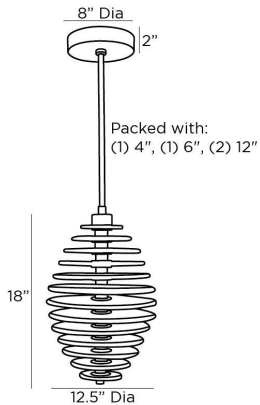

ARTERIO RS

PENELOPE PENDANT

49522

Clear Seedy, Glass

Stacked discs of clear seedy slump glass form the beehive-inspired Penelope pendant. The glass plates surround a cylindrical white acrylic diffuser with antique brass iron accents. The LED pendant is fitted with a canopy and pipes in matching antique brass. The playful accent fits easily in traditional or modern settings. Finish will vary. Certified for damp locations and intended for interior use.

APPEARANCE

Materials	Glass, Glass, Iron, Acrylic
Finishes	Clear Seedy, Clear Seeded, Antique Brass, White
Finish Will Vary	Yes
Top Coat/Sealant	Yes

DIMENSIONS

Overall	Dia: 12.5 in x H: 24 in
Canopy	Dia: 8.0 in x H: 2 in
Pendant	Dia: 12.5 in x H: 18 in
Overall Hanging Height as Sold (in)	54 in - 24 in

WIRING

Wire Rating	Damp
Cord	7 FT, Clear/Silver, SVT
Socket	1, Integrated LED
Maximum Wattage	12.0
Voltage	110-120 V
LED Color Temperature	3000K
LED Compatible Dimmer	0-10 V Dimmer
LED CRI	90+
LED Lifespan (Hours)	20,000
Spare Driver Included	No

REPLACEMENT PARTS

PIPE-517
DS60W24