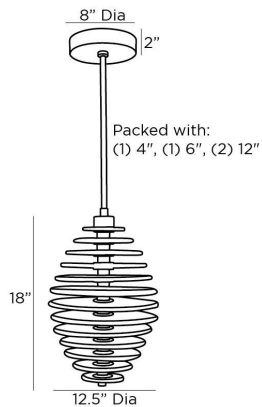

ARTERIO RS

PENELOPE PENDANT

49522

Clear Seedy, Glass

Stacked discs of clear seedy slump glass form the beehive-inspired Penelope pendant. The glass plates surround a cylindrical white acrylic diffuser with antique brass iron accents. The LED pendant is fitted with a canopy and pipes in matching antique brass. The playful accent fits easily in traditional or modern settings. Finish will vary. Certified for damp locations and intended for interior use.

APPEARANCE

Materials	Glass, Glass, Iron, Acrylic
Finishes	Clear Seedy, Clear Seeded, Antique Brass, White
Finish Will Vary	Yes
Top Coat/Sealant	Yes

DIMENSIONS

Overall	Dia: 12.5 in x H: 24 in
Canopy	Dia: 8.0 in x H: 2 in
Pendant	Dia: 12.5 in x H: 18 in
Overall Hanging Height as Sold (in)	24 in - 54 in

WIRING

Wire Rating	Damp
Cord	7 FT, Clear/Silver, SVT
Socket	1, Integrated LED
Maximum Wattage	12.0
Voltage	110-120 V
LED Color Temperature	3000K
LED Compatible Dimmer	0-10 V Dimmer
LED CRI	90+
LED Lifespan (Hours)	20,000
Spare Driver Included	No

REPLACEMENT PARTS

PIPE-517
DS60W24