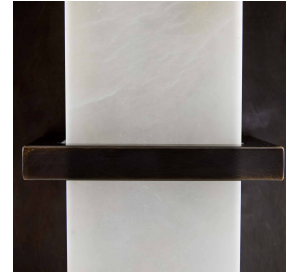

ARTERIOS

REDMOND WALL SCONCE

49524
English Bronze, Iron

With a design fashioned to resemble a jewelry setting, our faceted, white alabaster Redmond sconce creates an organic glow through the natural stone. The alabaster shade is mounted to a plate of English bronze iron and accented with a matching decorative metal band. Finish will vary. Certified for damp locations and intended for interior use.

APPEARANCE

Materials	Iron, Iron, Alabaster
Finishes	English Bronze, English Bronze, White
Finish Will Vary	Yes
Top Coat/Sealant	Yes

DIMENSIONS

Overall	W: 8 in x D: 4 in x H: 20 in
Backplate	W: 8 in x D: 0.25 in x H: 20 in
Center of Mount from Bottom	H: 10 in
Mount	W: 7.5 in x H: 19.5 in