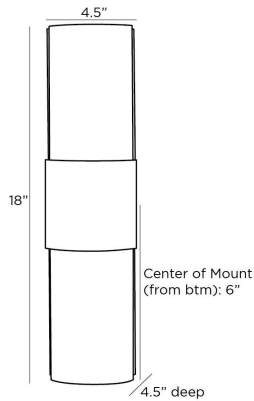

ARTERIO RS

SAMUEL WALL SCNCE

49526
Antique Brass, Iron

Simple yet striking, our Samuel sconce is a masterful mix of materials and textures. A reflective demilune column of antique brass iron is interrupted with a contrasting decorative band of knurled antique brass iron. The modern LED sconce, fitted with a frosted acrylic interior diffuser, casts a back-lit glow. Certified for damp locations and intended for interior use.

APPEARANCE

Materials	Iron, Iron, Knurled Iron, Acrylic
Finishes	Antique Brass, Antique Brass, Antique Brass, Frosted
Finish Will Vary	No
Top Coat/Sealant	Yes

DIMENSIONS

Overall	W: 4.5 in x D: 4.5 in x H: 18 in
Backplate	W: 4.5 in x D: 1 in x H: 18 in
Center of Mount from Bottom	H: 9.5 in
Mount	W: 4 in x H: 17.5 in

CERTIFICATIONS & COMPLIANCY

Certifications	Middle East, European Union, United Kingdom, Australia, Mexico, United States, Canada
Compliance	RoHS, UL/ETL, CB

SHIPPING

Product Weight	6.5 lbs
Gross Weight 1	10.5 lbs
Shipping Box 1	W: 7.48 in x D: 7.28 in x H: 22.2 in