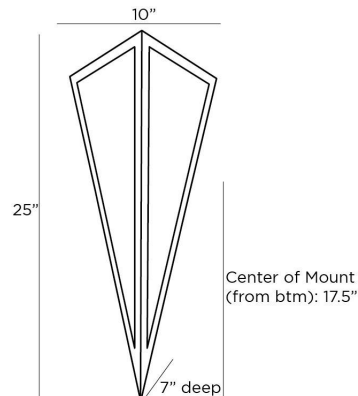

ARTERIO RS

PRIESTLY WALL SCNCE

49529
White, Onyx

Our triangular Priestly sconce was inspired by the grand wall sconces in theaters during the Art Deco era. The oversized wall sconce is rendered in white onyx plates banded in rich, contrasting English bronze iron. Finish will vary. Certified for damp locations and intended for interior use.

APPEARANCE

Materials	Onyx, Onyx, Iron
Finishes	White, White, English Bronze
Finish Will Vary	Yes
Top Coat/Sealant	Yes

DIMENSIONS

Overall	W: 10 in x D: 7 in x H: 25 in
Backplate	W: 4.5 in x D: 0.5 in x H: 4.5 in
Center of Mount from Bottom	H: 4.5 in
Mount	W: 4 in x H: 4 in

SHIPPING

Product Weight	10.0 lbs
Gross Weight 1	14.0 lbs
Shipping Box 1	W: 10.5 in x D: 13.8 in x H: 29.0 in

CONTRACT

Contract Suitability	Contract Suitable As Is
----------------------	-------------------------