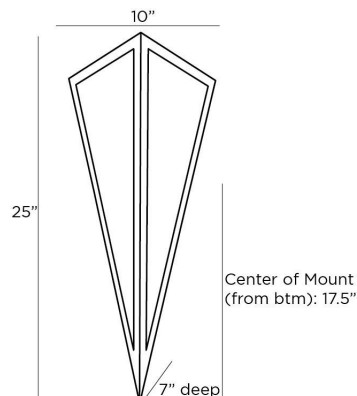

ARTERIO RS

PRIESTLY WALL SCNCE

49529
White, Onyx

Our triangular Priestly sconce was inspired by the grand wall sconces in theaters during the Art Deco era. The oversized wall sconce is rendered in white onyx plates banded in rich, contrasting English bronze iron. Finish will vary. Certified for damp locations and intended for interior use.

APPEARANCE

Materials	Onyx, Onyx, Iron
Finishes	White, White, English Bronze
Finish Will Vary	Yes
Top Coat/Sealant	Yes

DIMENSIONS

Overall	W: 10 in x D: 7 in x H: 25 in
Backplate	W: 4.5 in x D: 0.5 in x H: 4.5 in
Center of Mount from Bottom	H: 4.5 in
Mount	W: 4 in x H: 4 in

SHIPPING

Product Weight	10.0 lbs
Gross Weight 1	14.0 lbs
Shipping Box 1	W: 10.5 in x D: 13.8 in x H: 29.0 in

CONTRACT

Contract Suitability	Contract Suitable As Is
----------------------	-------------------------