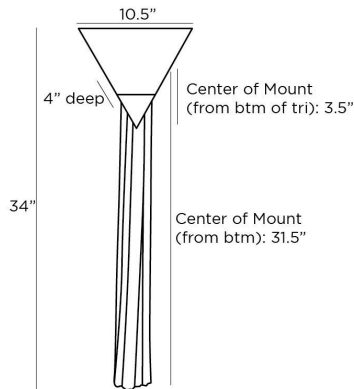

ARTERIO RS

RIRI WALL SCONCE

49539
White, Alabaster

With a maximalist sensibility, our geometric Riri sconce is designed to make a bold first impression. The angular beauty, in white alabaster with antique brass steel detailing, is embellished with a glistening gold and gray microfiber tassel. The luxe accent even comes with its own comb for keeping every strand in place. Finish will vary. Certified for damp locations and intended for interior use.

APPEARANCE

Materials	Alabaster, Alabaster, Steel, Microfiber
Finishes	White, White, Antique Brass, Gold and Gray
Finish Will Vary	Yes
Top Coat/Sealant	No

DIMENSIONS

Overall	W: 10.5 in x D: 4 in x H: 34 in
Backplate	W: 4.5 in x D: 1 in x H: 4.5 in
Center of Mount from Bottom	H: 31.5 in
Mount	W: 4 in x H: 4 in

WIRING

Wire Rating	Damp
Cord	0.5 FT, Black/White, SVT
Socket	1, Type B - E12
Suggested Bulb Type	LED ONLY
Maximum Wattage	8.0
Voltage	110-120 V

CERTIFICATIONS & COMPLIANCY

Certifications	Mexico, United States, Canada
Compliance	RoHS, UL/ETL

SHIPPING

Product Weight	4.5 lbs
Gross Weight 1	8.5 lbs
Shipping Box 1	W: 14.37 in x D: 6.69 in x H: 12.4 in

ADDITIONAL INFO

Features	ADA
----------	-----

CONTRACT

Contract Suitability	Contract Suitable As Is
----------------------	-------------------------