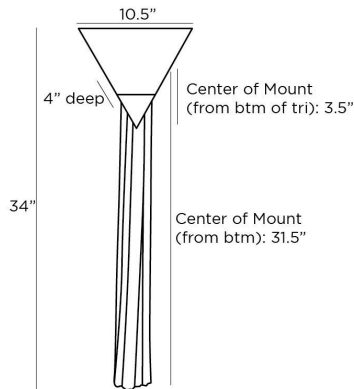

ARTERIO RS

RIRI WALL SCONCE

49539
White, Alabaster

With a maximalist sensibility, our geometric Riri sconce is designed to make a bold first impression. The angular beauty, in white alabaster with antique brass steel detailing, is embellished with a glistening gold and gray microfiber tassel. The luxe accent even comes with its own comb for keeping every strand in place. Finish will vary. Certified for damp locations and intended for interior use.

APPEARANCE

Materials	Alabaster, Alabaster, Steel, Microfiber
Finishes	White, White, Antique Brass, Gold and Gray
Finish Will Vary	Yes
Top Coat/Sealant	No

DIMENSIONS

Overall	W: 10.5 in x D: 4 in x H: 34 in
Backplate	W: 4.5 in x D: 1 in x H: 4.5 in
Center of Mount from Bottom	H: 31.5 in
Mount	W: 4 in x H: 4 in

WIRING

Wire Rating	Damp
Cord	0.5 FT, Black/White, SVT
Socket	1, Type B - E12
Suggested Bulb Type	T6 LED ONLY
Maximum Wattage	8.0
Voltage	110-120 V

CERTIFICATIONS & COMPLIANCY

Certifications	Mexico, United States, Canada
Compliance	RoHS, UL/ETL

SHIPPING

Product Weight	4.5 lbs
Gross Weight 1	8.5 lbs
Shipping Box 1	W: 14.37 in x D: 6.69 in x H: 12.4 in

ADDITIONAL INFO

Features	ADA
----------	-----

CONTRACT

Contract Suitability	Contract Suitable As Is
----------------------	-------------------------