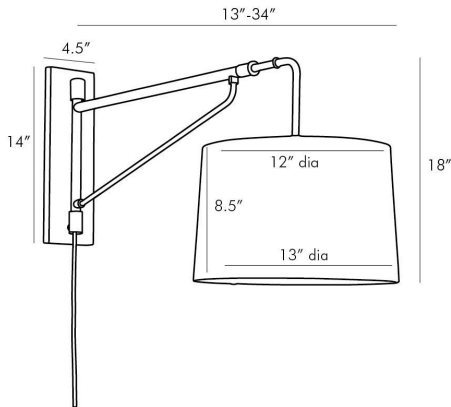

ARTERIOS

ANTHONY WALL SCONCE

49639-730
Bronze, Steel

Brighten up your bedside so you can get busy with those books you've been meaning to read—but do it in style. The traditional design of this sconce features an adjustable steel arm that allows you to pivot this piece to your desired direction. A small white linen shade contrasts handsomely with the two-toned hues of the bronze and antique brass finishes. Features an exposed black cloth cord with a line switch. Certified for damp locations and intended for interior use.

APPEARANCE

Materials	Steel, Steel, Steel, Linen, Cotton
Finishes	Bronze, Antique Brass, Antique Brass, White, Off-White
Finish Will Vary	No
Top Coat/Sealant	Yes

DIMENSIONS

Overall	H: 18 in
Overall Adjustable	W: 13-50 in x D: 32.5-50 in
Backplate	W: 4.5 in x D: 1 in x H: 14 in
Shade Top	Dia: 12.0 in
Shade Side	H: 8.5 in
Shade Bottom	Dia: 13.0 in
Wall Sconce Hanging Orientation	Vertical Only
Mount	W: 3.5 in x H: 9.5 in

WIRING

Wire Rating	Damp
Cord	13 FT, Black Cloth, SVT
Socket	1, Type A- E26 Other
Suggested Bulb Type	A19
Switch	On Line, On/Off Rocker
Maximum Wattage	60.0
Voltage	110-120 V

CERTIFICATIONS & COMPLIANCY

Certifications	Mexico, United States, Canada
Compliance	RoHS, UL/ETL

SHIPPING

Product Weight	8.5 lbs
Gross Weight 1	12.2 lbs
Gross Weight 2	2.0 lbs
Shipping Box 1	W: 16.0 in x D: 33.0 in x H: 7.0 in
Shipping Box 2	W: 17.0 in x D: 17.0 in x H: 13.0 in

CONTRACT

Contract Suitability	Contract Suitable As Is
----------------------	-------------------------